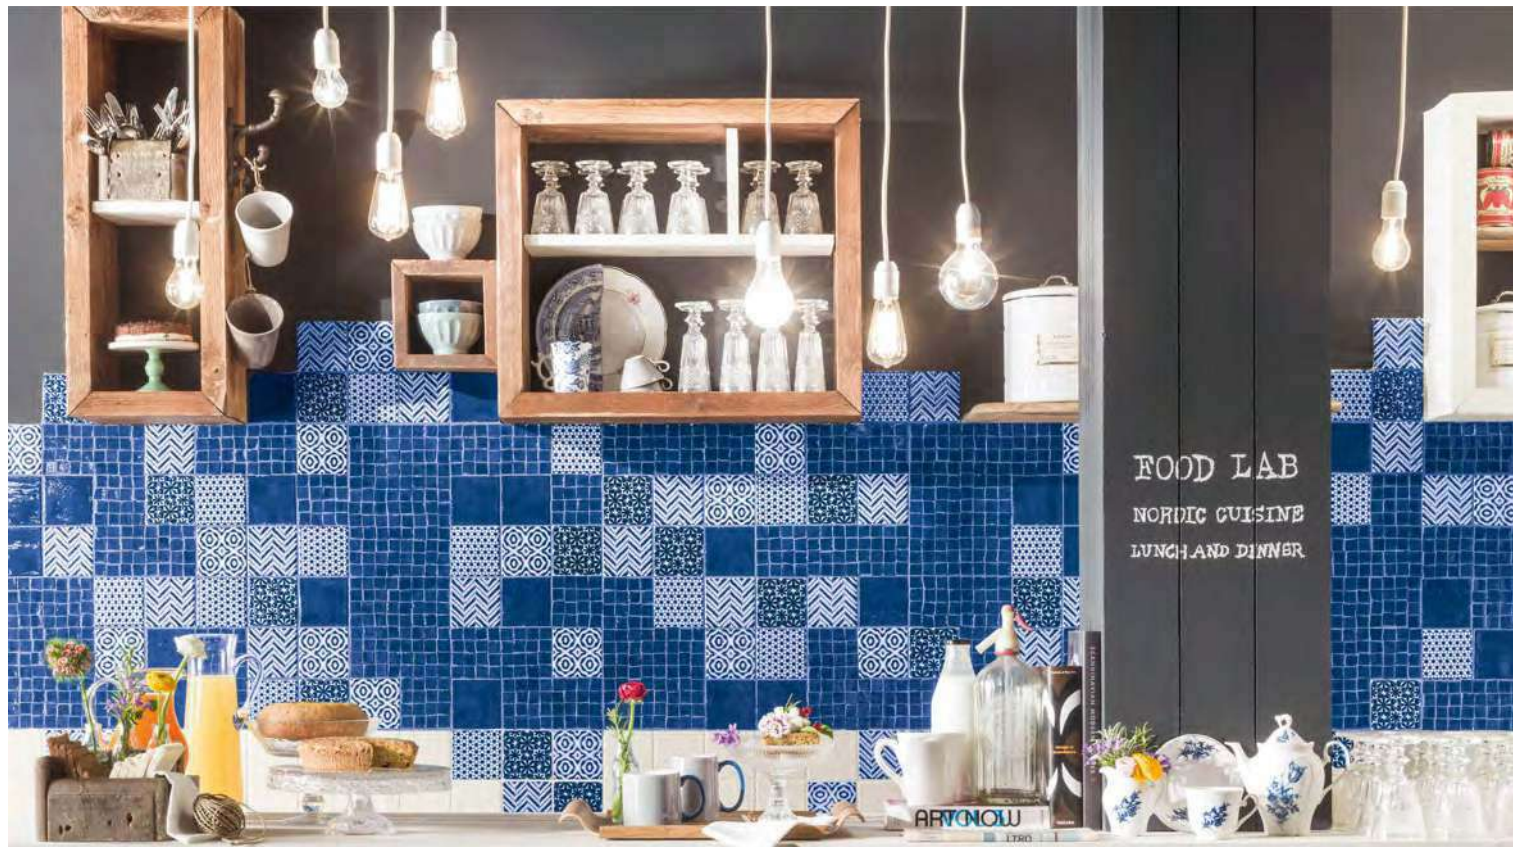

White body wall tiles

8.5 mm

VILLA - A
50 x 120 cm

VILLA - B
50 x 120 cm

PORCELAIN COLLECTION

Fine glazed porcelain stoneware

8.5 mm

BLANC
10 x 10 cm