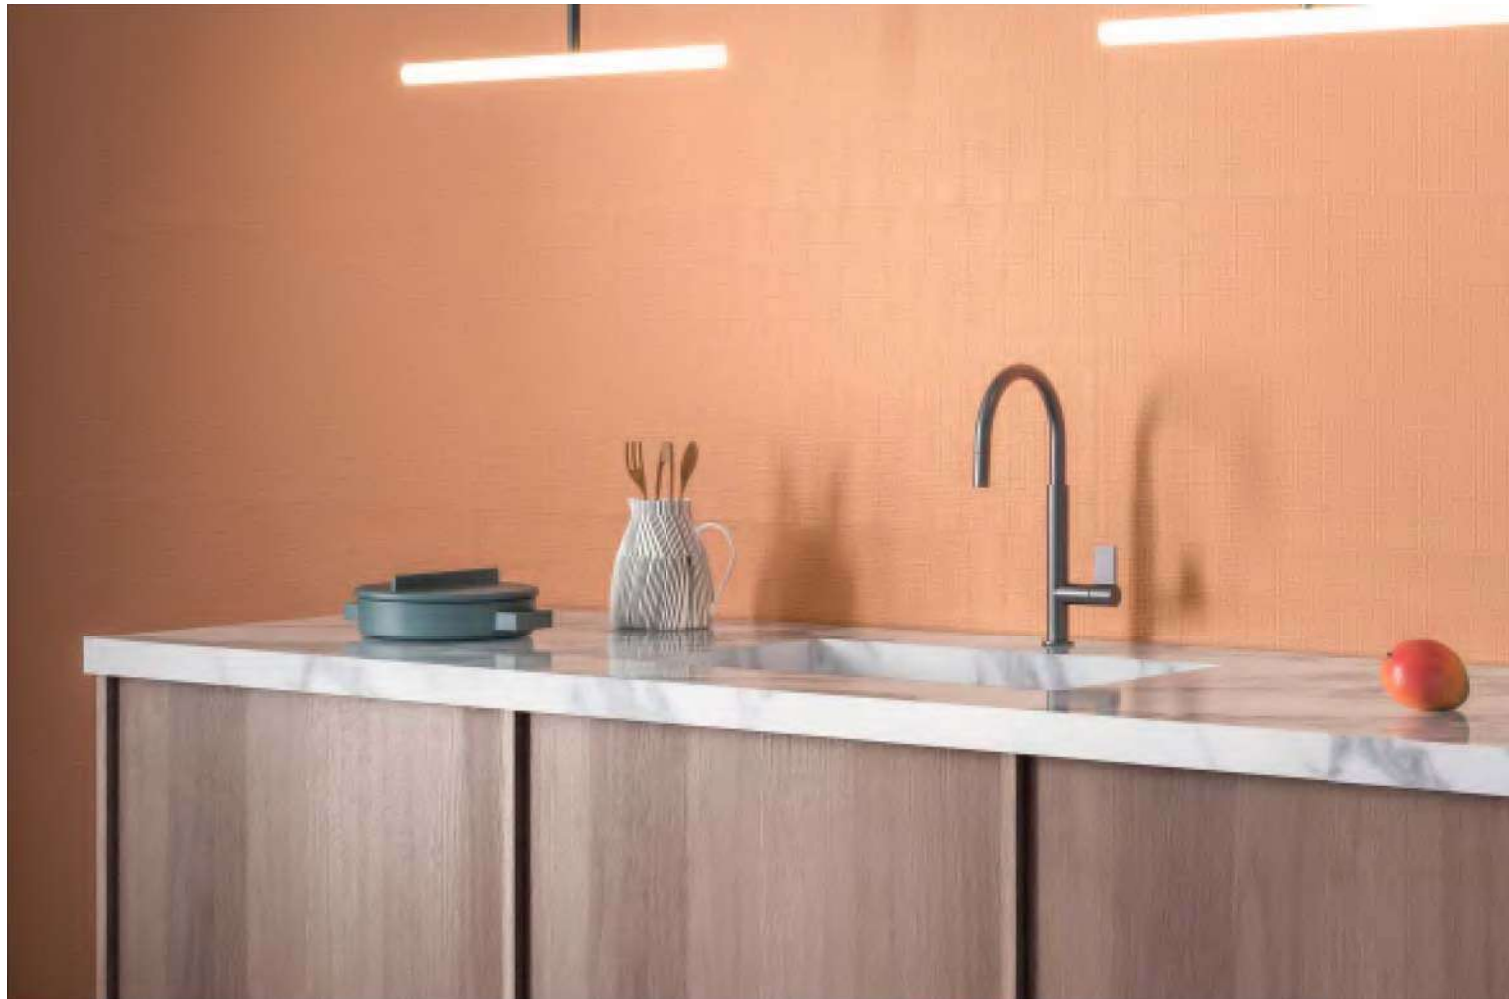

HEXAGON DEEP BLUE MATT
40 x 80 cm

LINE DEEP BLUE MATT
40 x 80 cm

PLAIN WHITE MATT
40 x 80 cm

DIAMOND WHITE MATT
40 x 80 cm

CHEVRON WHITE MATT
40 x 80 cm

HEXAGON WHITE MATT
40 x 80 cm

LINE WHITE MATT
40 x 80 cm