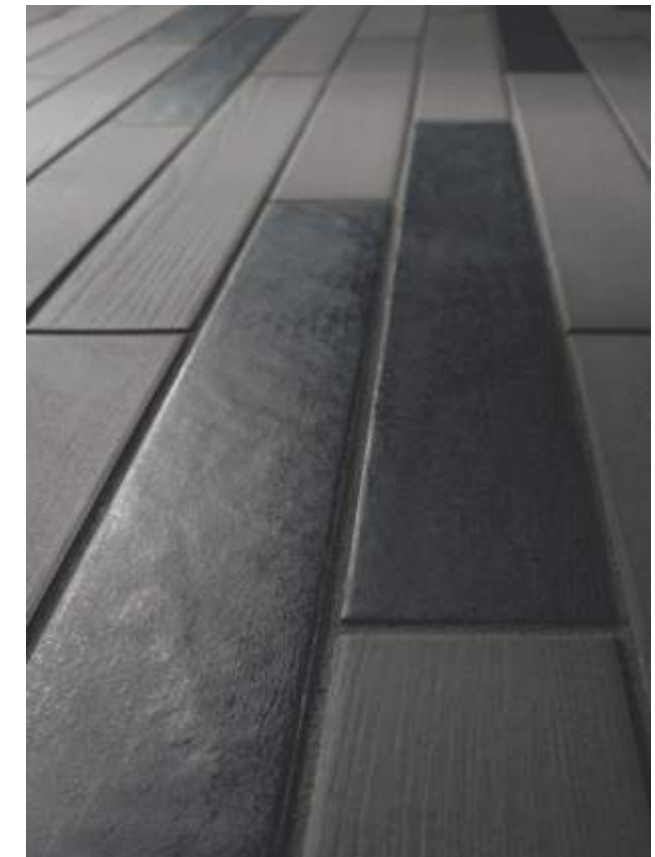

Fine glazed porcelain stoneware

10 mm

IVORY
22.5 x 90 cm | 15 x 90 cm | 11 x 90 cm

BEIGE
22.5 x 90 cm

GREY
22.5 x 90 cm | 11 x 90 cm

Fine full-body coloured porcelain stoneware

9 mm

BLANC
15 x 60 cm