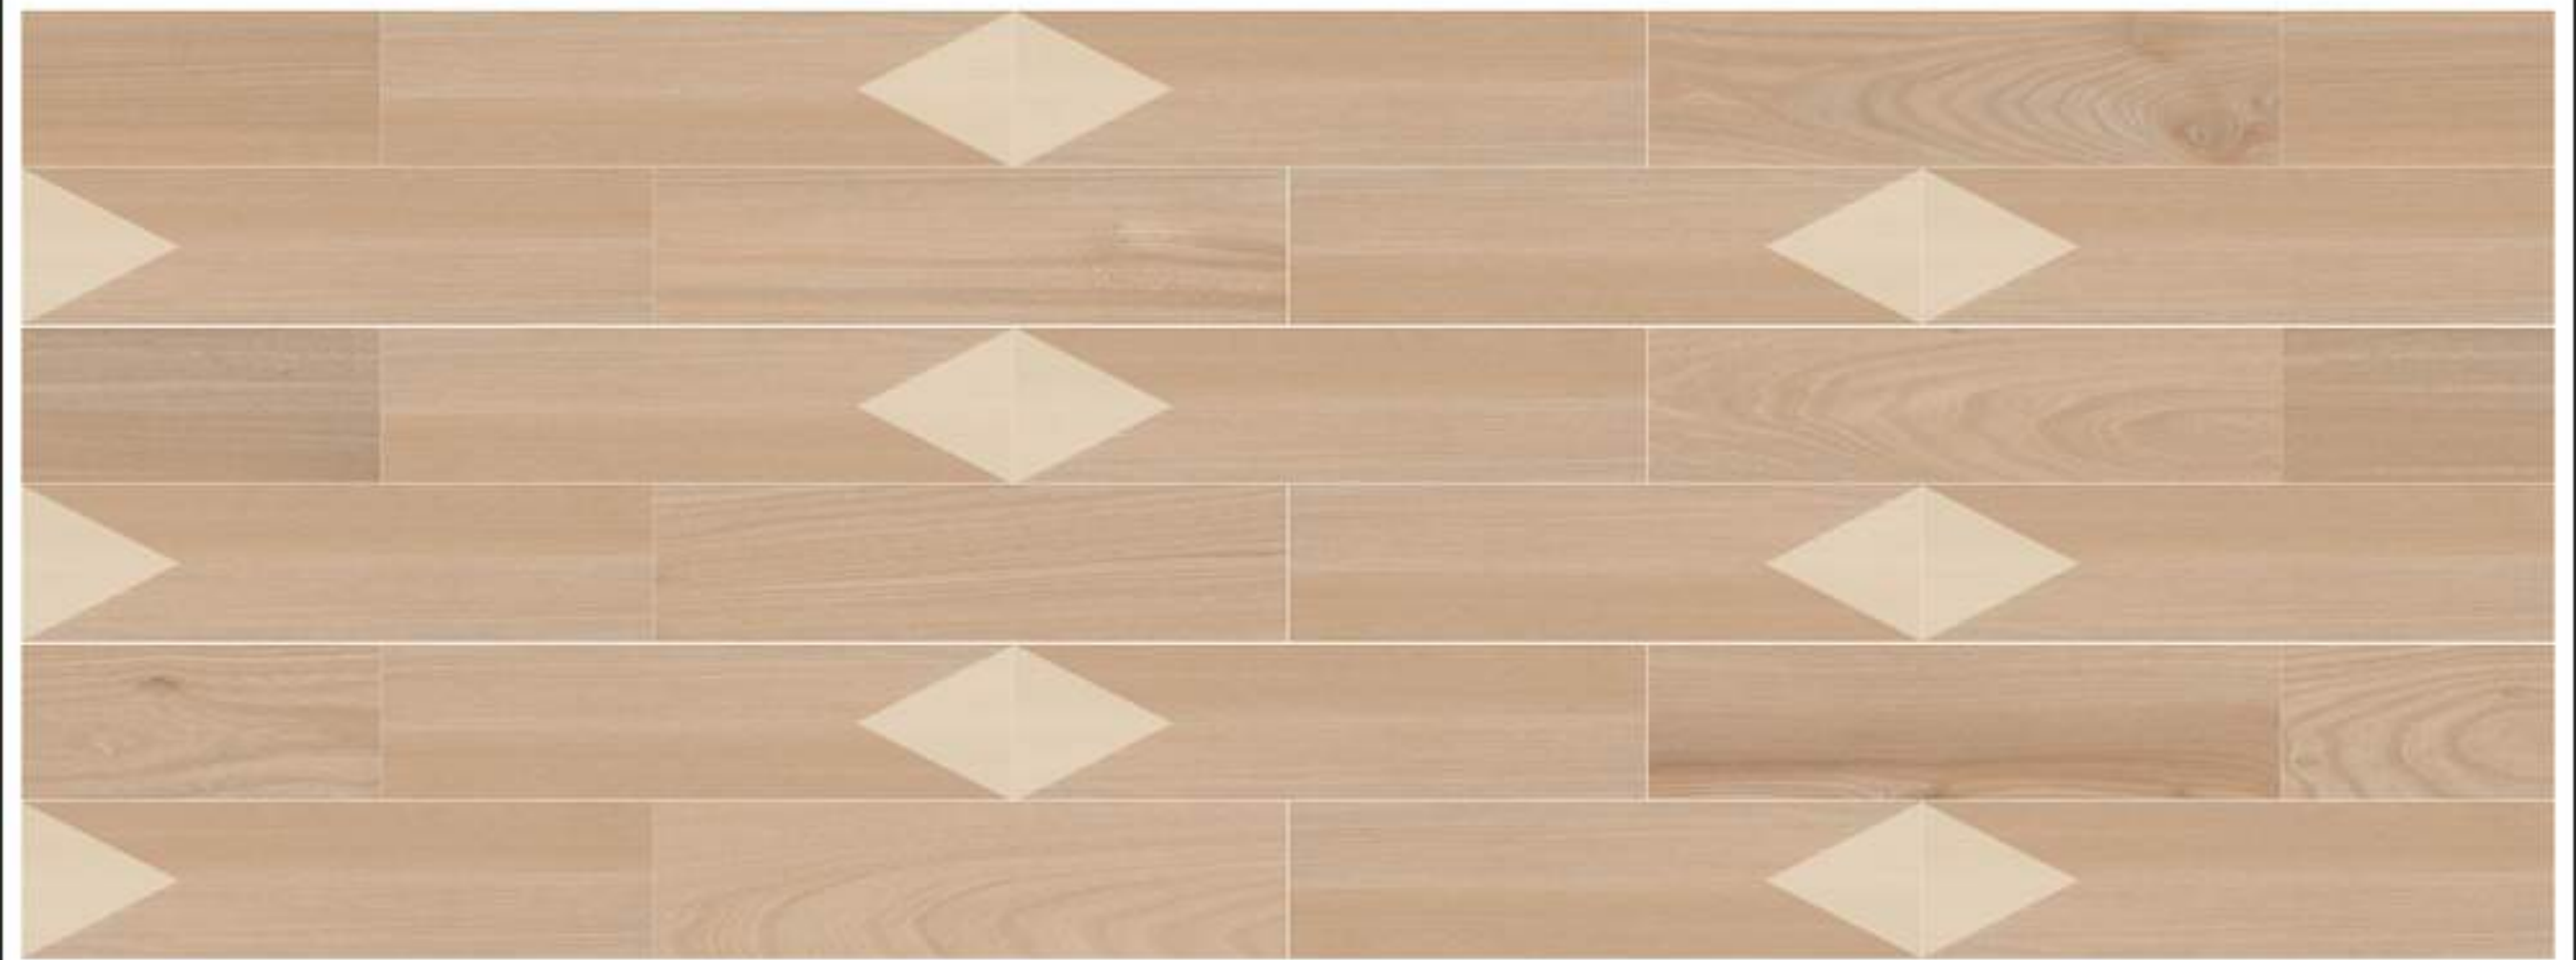

# Elemento

7.5 cm X 60 cm

 **madeinitaly**

Essences  
7.5 cm X 30 cm

ELM PLAIN & ELM DECORE

WALNUT PLAIN & WALNUT DECORE

Essences  
7.5 cm X 30 cm

made in italy