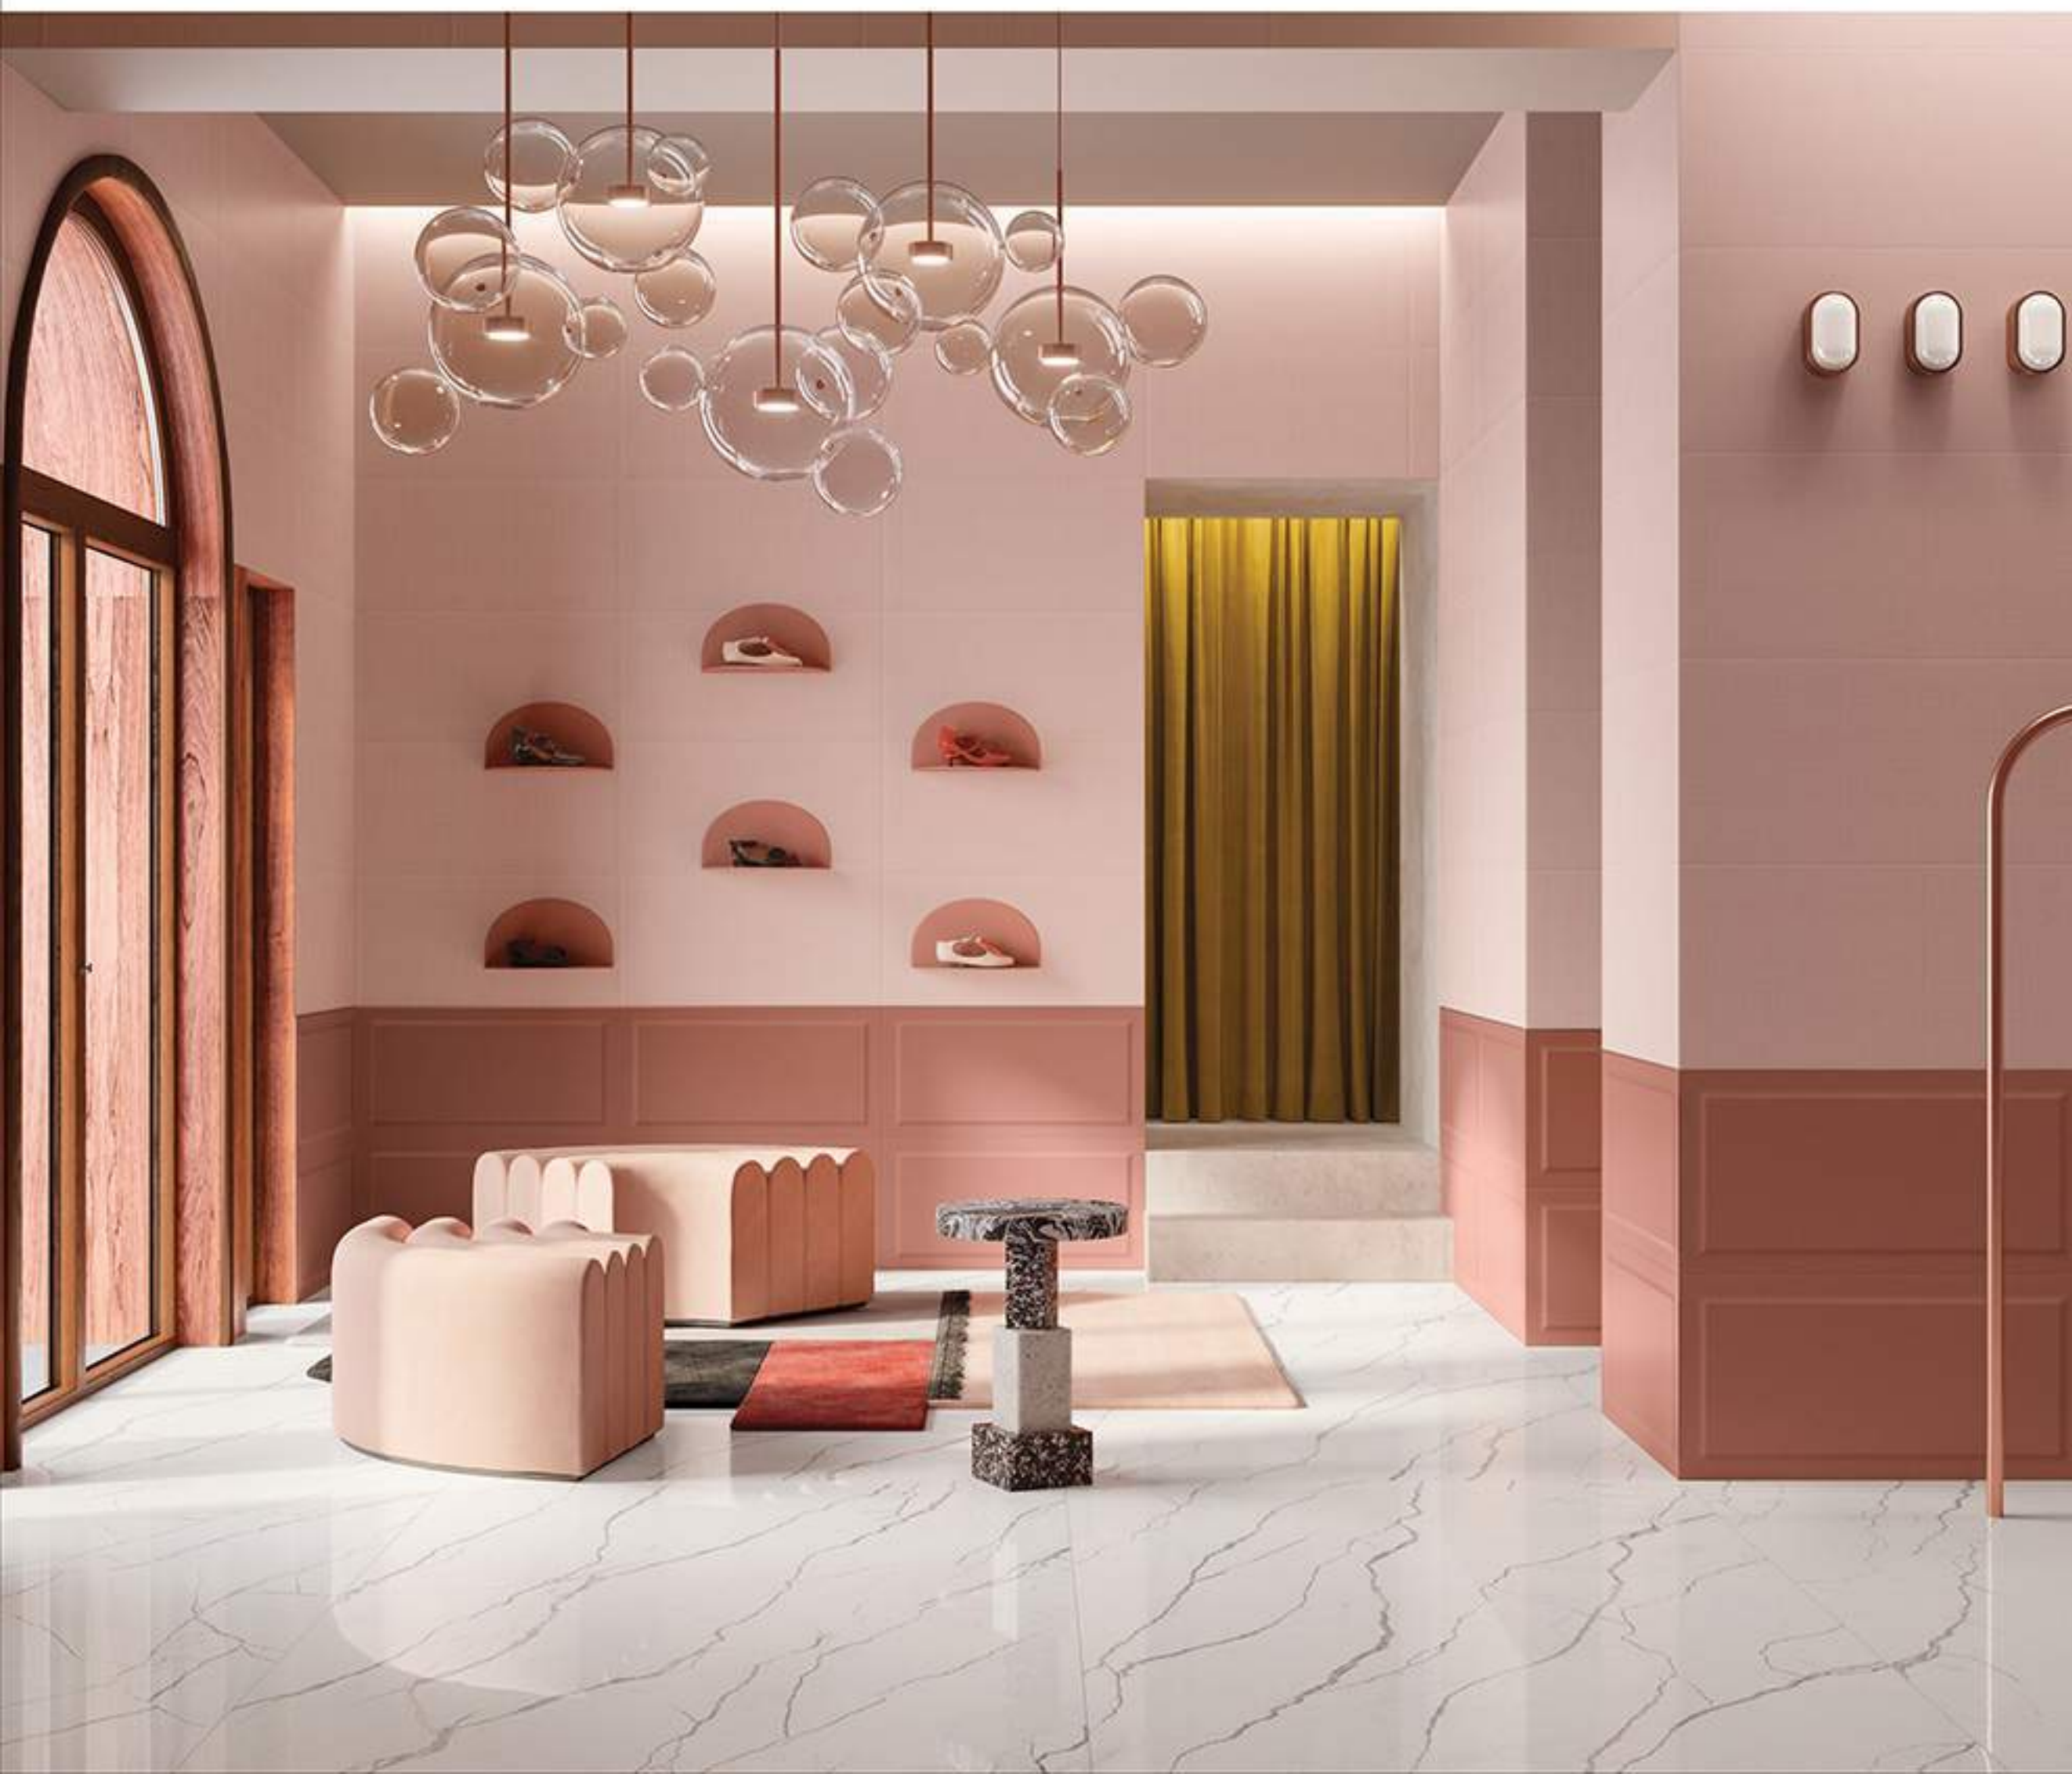

# VICTORIA

40 cm x 80 cm

CARNELIAN ART

CARNELIAN PANEL

BLOSSOM