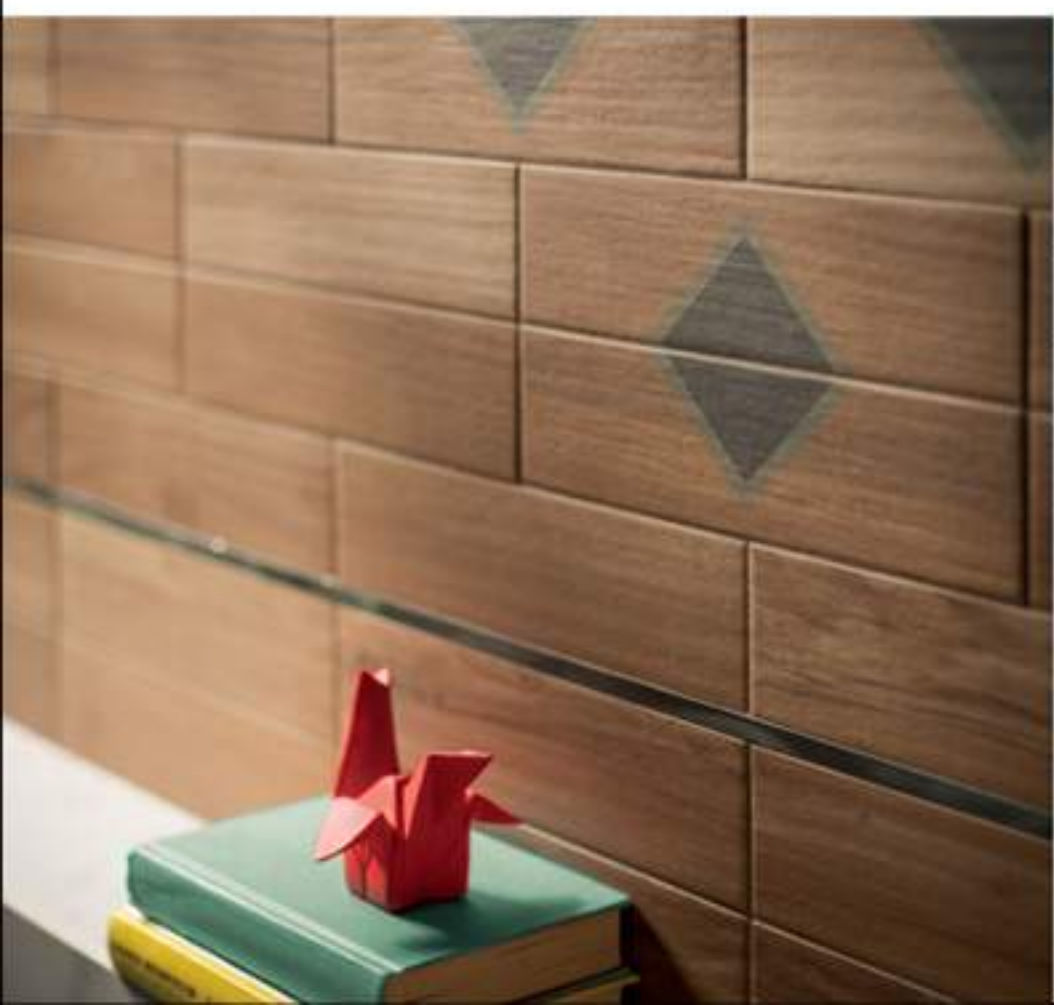

# Elemento

7.5 cm X 60 cm

 **madeinitaly**

Essences  
7.5 cm X 30 cm

ELM PLAIN & ELM DECORE

WALNUT PLAIN & WALNUT DECORE

Essences  
7.5 cm X 30 cm

made in italy