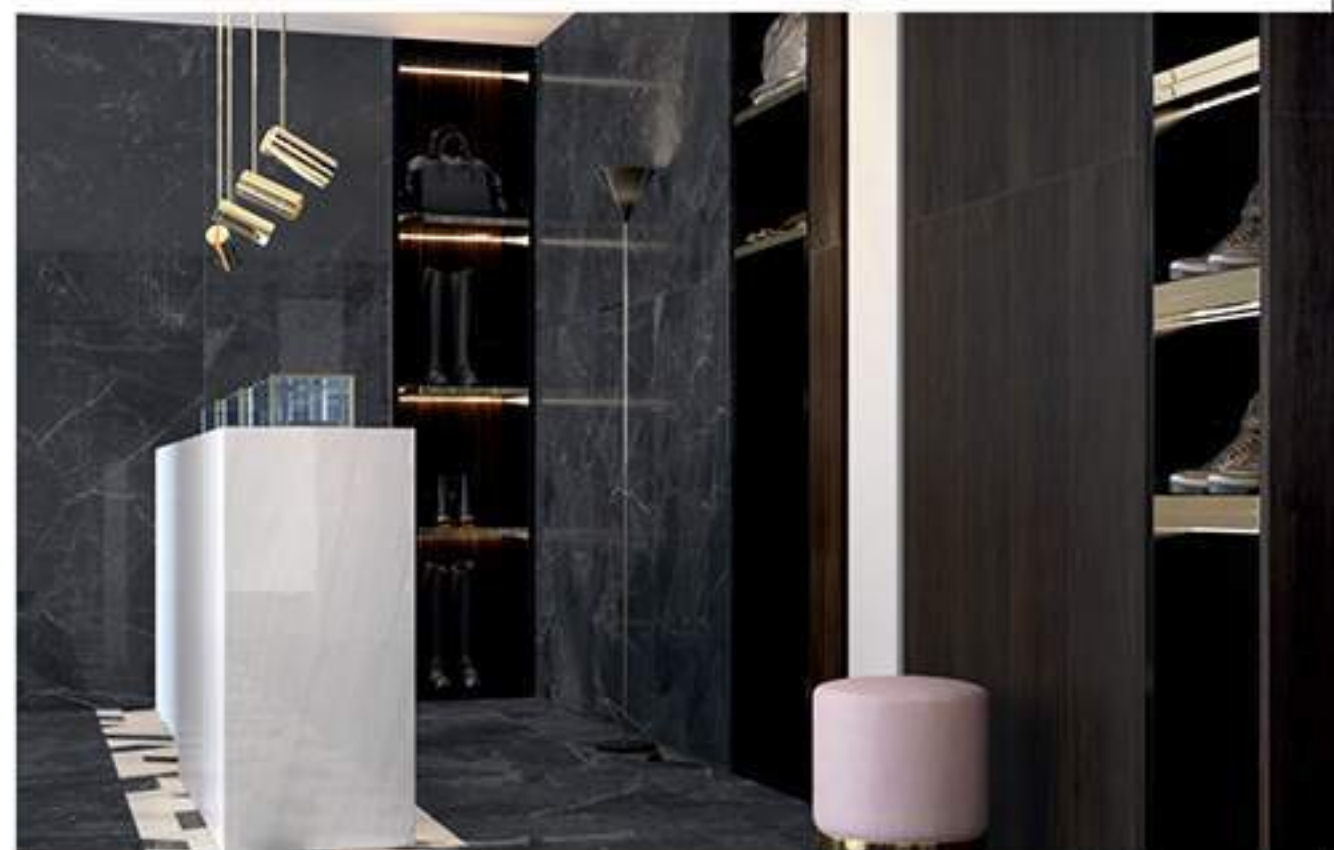

MARCA CORONA

CERAMICHE DAL 1741

NEWLUXE

75 cm x 150 cm