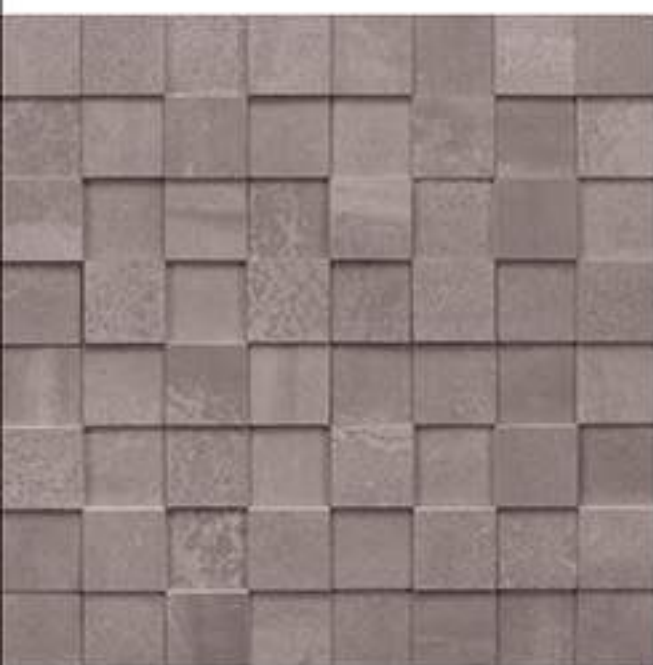

## PLANET

45 cm X 90 cm

ICE

ICE BRICK  
(30 X 30 cm)

TOBACCO BRICK  
(30 X 30 cm)

TOBACCO