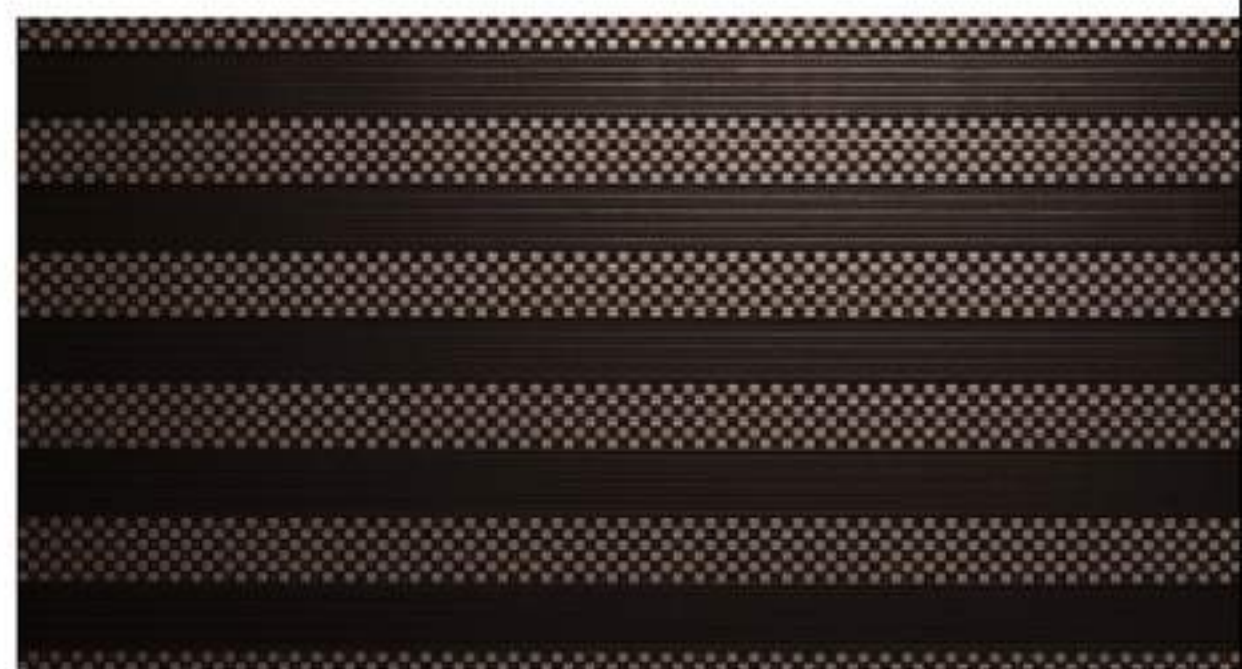

WENGE RIGA S/1