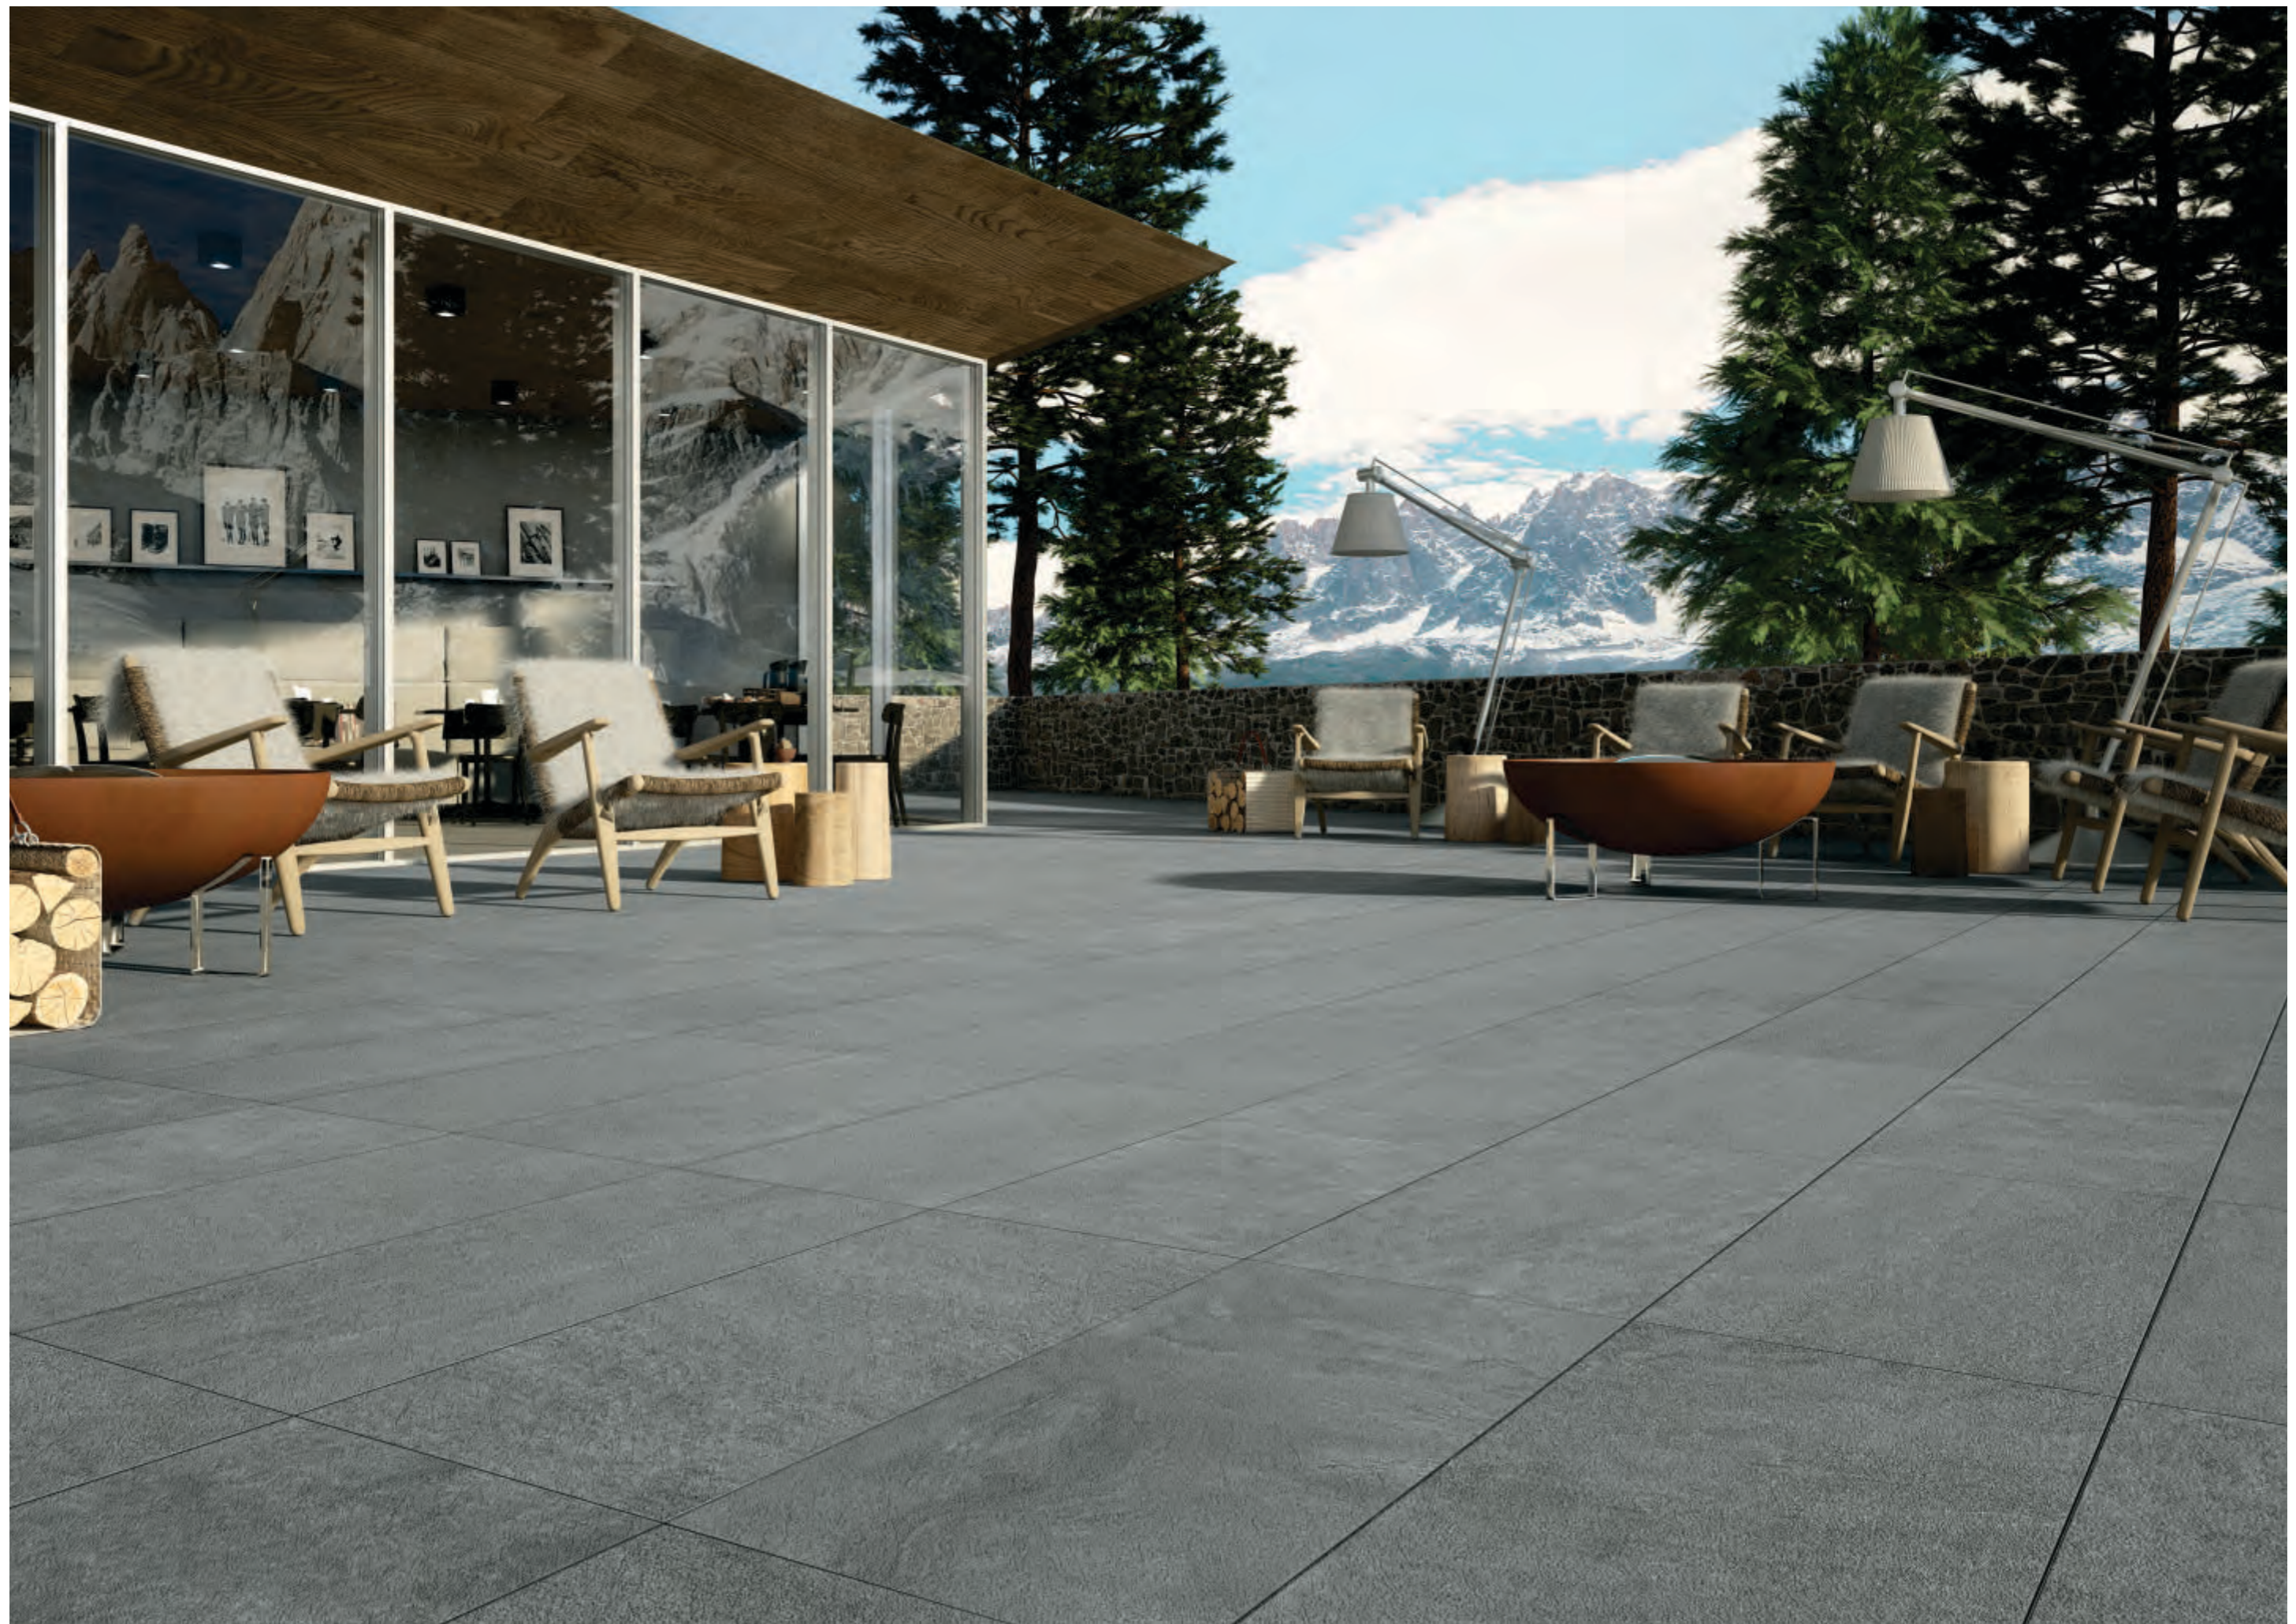

Klay Store

LIVING & OUTDOOR
CONCEPTS

Moving Norman Foster on Art
the complete guide to ART & ARTISTS

© 2010 Zanussi

Zanussi

Klay Store

23 F, Laxmi Indl. Estate, Near Laxmi Plaza, Andheri-Malad Link Road, Andheri (w), Mumbai - 400 053.