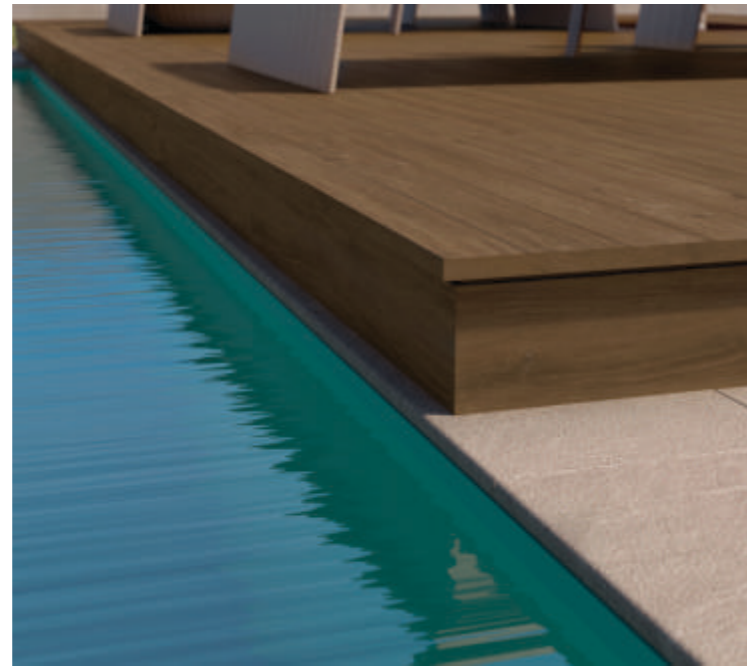

RED
22.5 x 90 cm

BROWN
15 x 90 cm

BROWN
22.5 x 90 cm

Beige

Red

Brown

• LOOK FORWARD
RESTYLE
YOUR WAY OF LIVING
★★★★

Fine full-body coloured porcelain stoneware