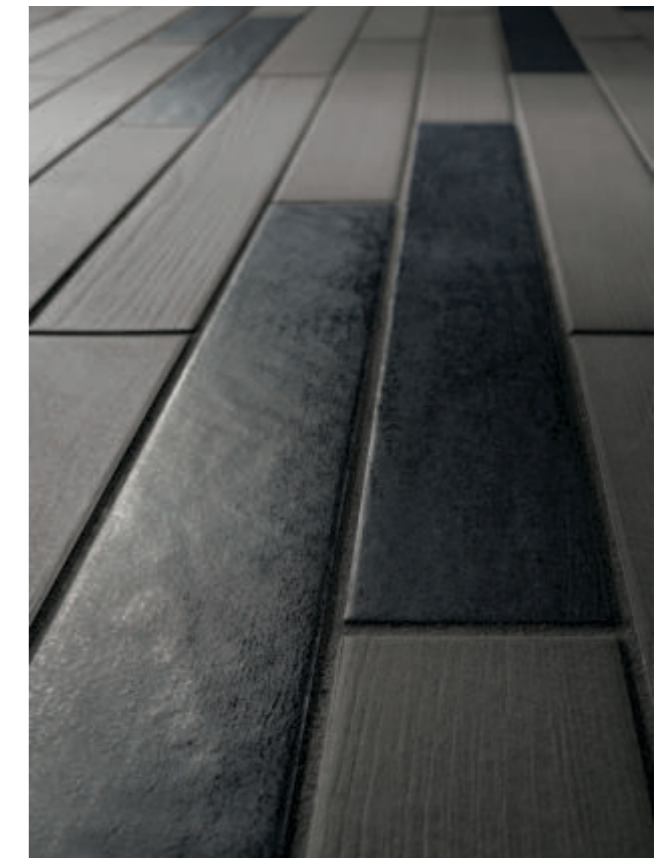

MAHOGANY (DECOR)
20 x 20 cm

IROKO (DECOR)
20 x 20 cm

Fine full-body coloured porcelain stoneware

8.5 mm

C. BRUCIATO
7.5 x 60 cm

C. LAVA
7.5 x 60 cm

Fine full-body coloured porcelain stoneware

9.5 mm