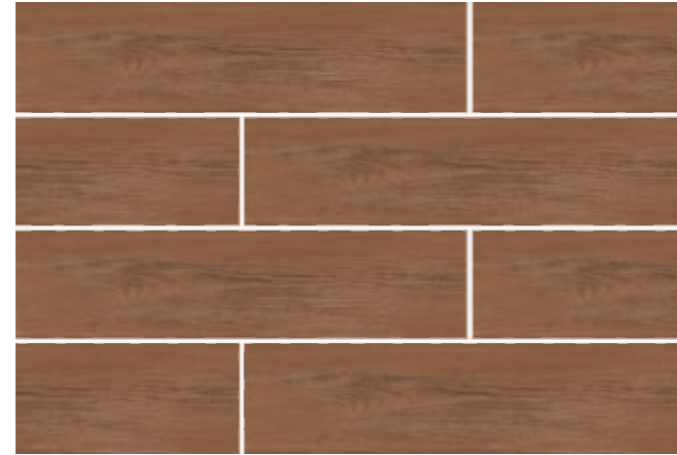

COFFEE BROWN
15 x 60 cm

OUTDOOR NOIR
15 x 60 cm

Fine full-body coloured porcelain stoneware

9 mm

DOUSSIE
15 x 60 cm

WENGE
15 x 60 cm

ELM
20 x 120 cm

WALNUT
20 x 120 cm