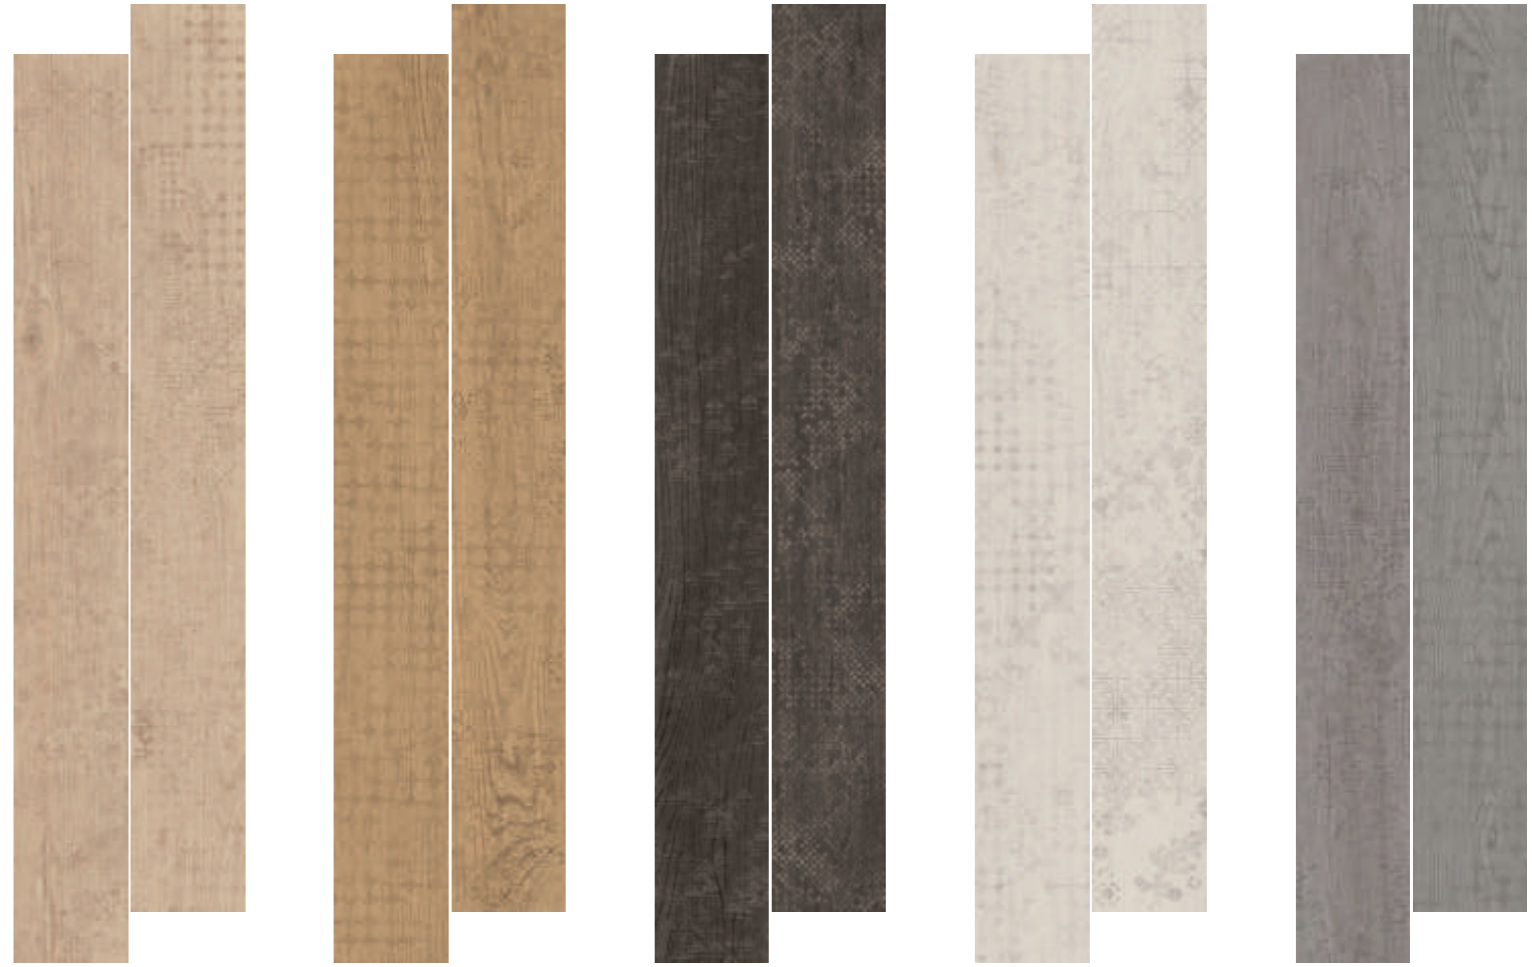

Fine full-body coloured porcelain stoneware

9.5 mm

MIX FOLK LIGHT
15 x 120 cm

MIX FOLK BLOND
15 x 120 cm

MIX FOLK MOKA
15 x 120 cm

MIX FOLK WHITE
15 x 120 cm

MIX FOLK GREY
15 x 120 cm