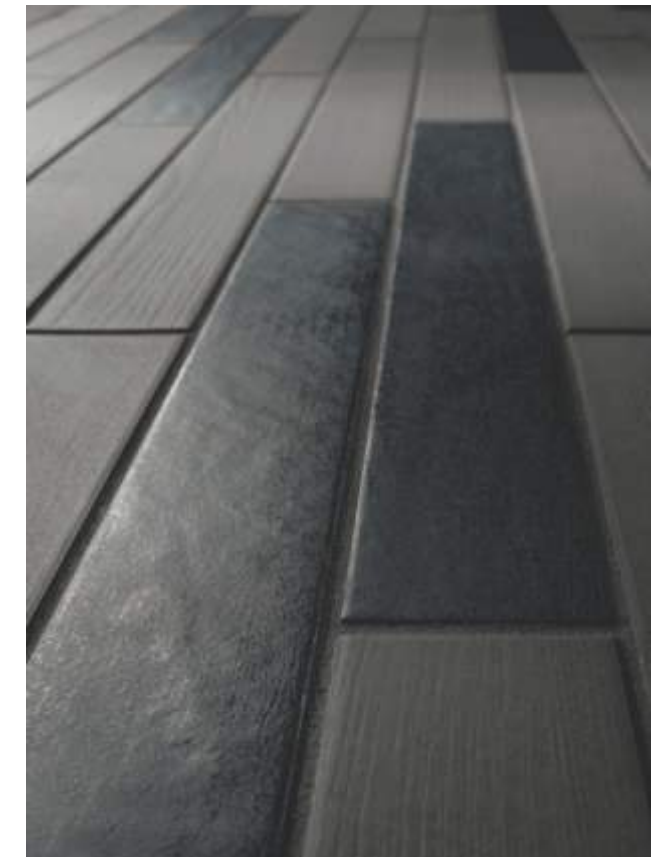

Fine glazed porcelain stoneware

10 mm

IVORY
22.5 x 90 cm | 15 x 90 cm | 11 x 90 cm

BEIGE
22.5 x 90 cm

GREY
22.5 x 90 cm | 11 x 90 cm

Fine full-body coloured porcelain stoneware

9 mm

BLANC
15 x 60 cm