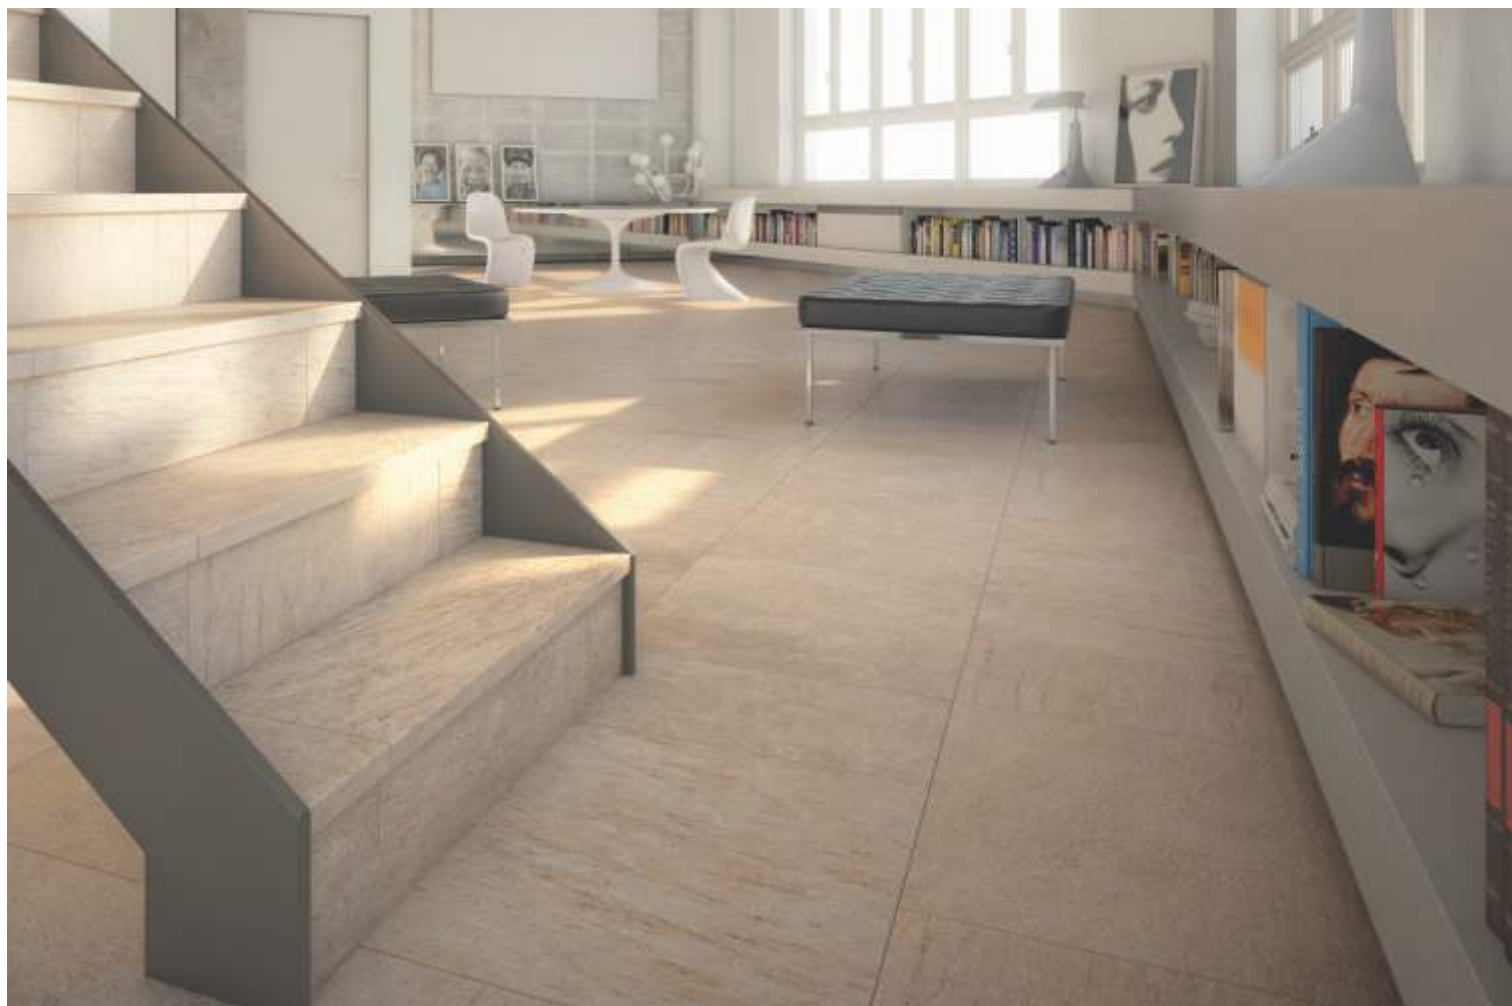

MAHOGANY
20 x 120 cm

IROKO
20 x 120 cm

Fine full-body coloured porcelain stoneware

10 mm

WHITE
45 x 90 cm

ICE
45 x 90 cm

TOBACCO
45 x 90 cm

DARK
45 x 90 cm