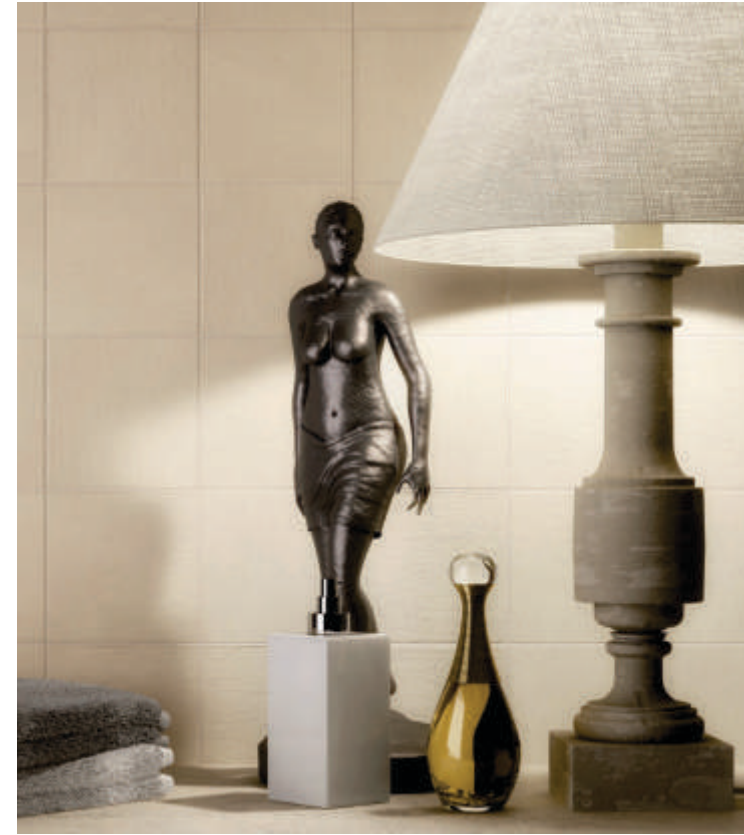

Glazed porcelain stoneware

9.5 mm