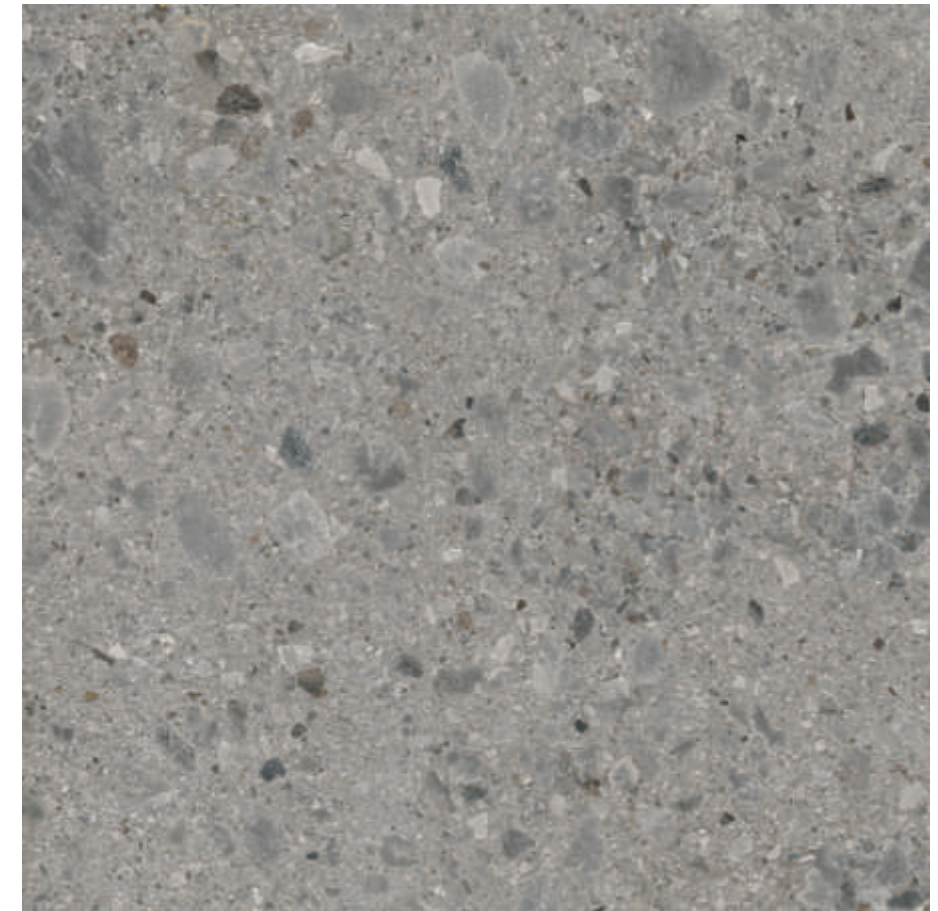

Porcelain stoneware

9.5 mm

GREY
120 x 120 cm