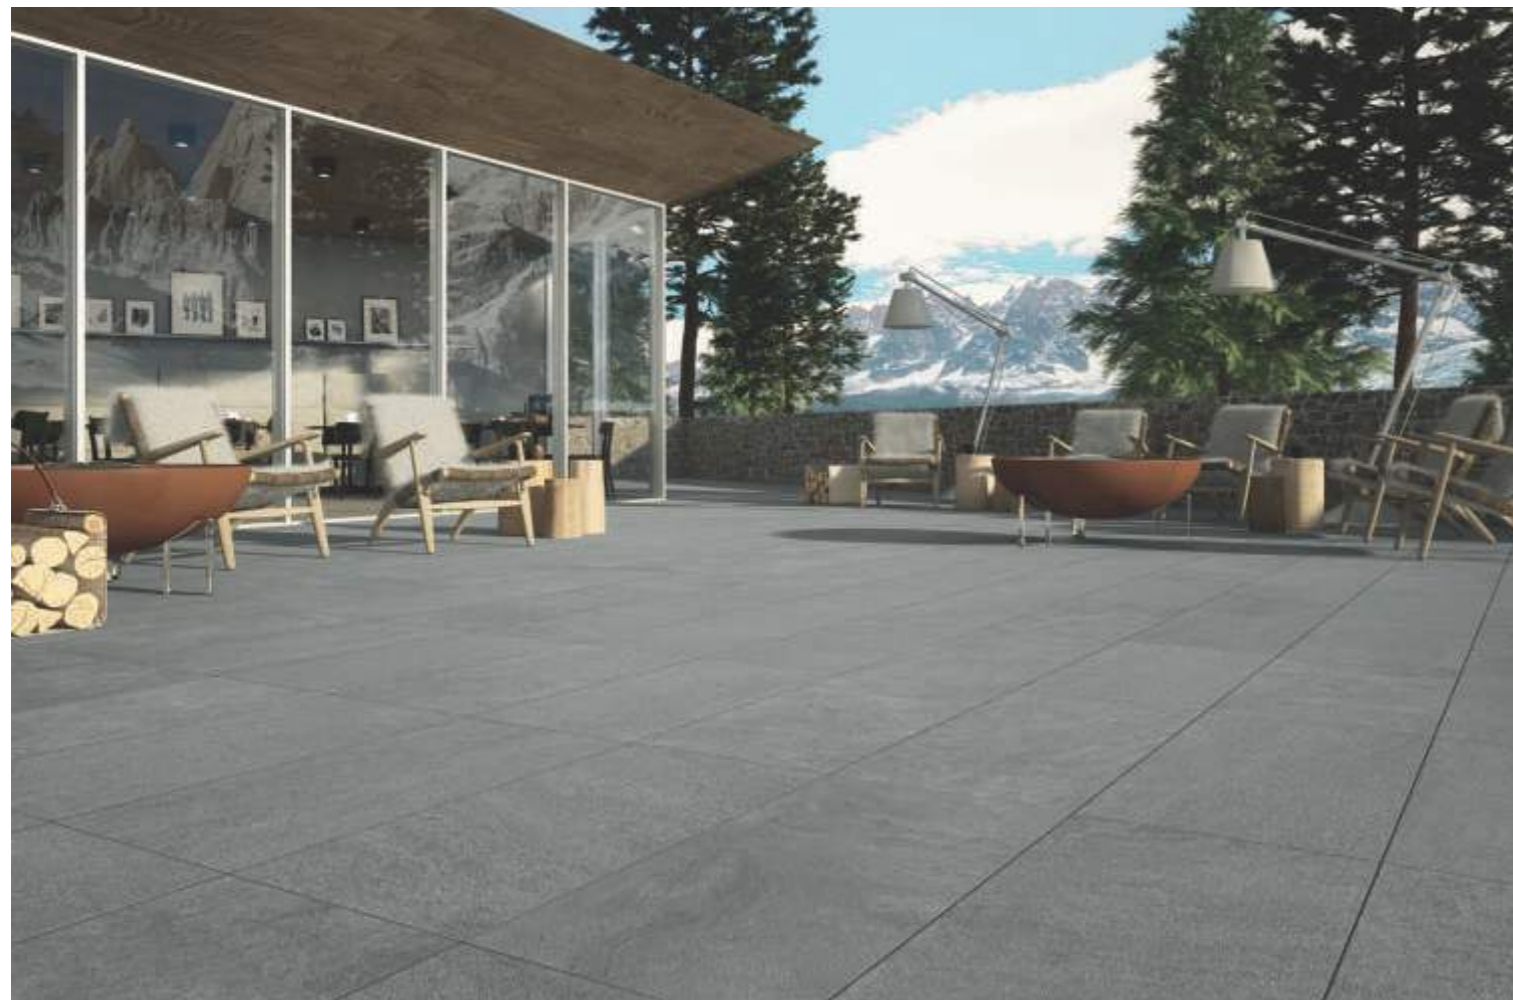

SEA
80 x 160 cm

CREEK
80 x 160 cm

WHITE
75 x 150 cm

GREY
75 x 150 cm

SILVER
75 x 150 cm

DARK
75 x 150 cm

Fine full-body coloured porcelain stoneware

10 mm