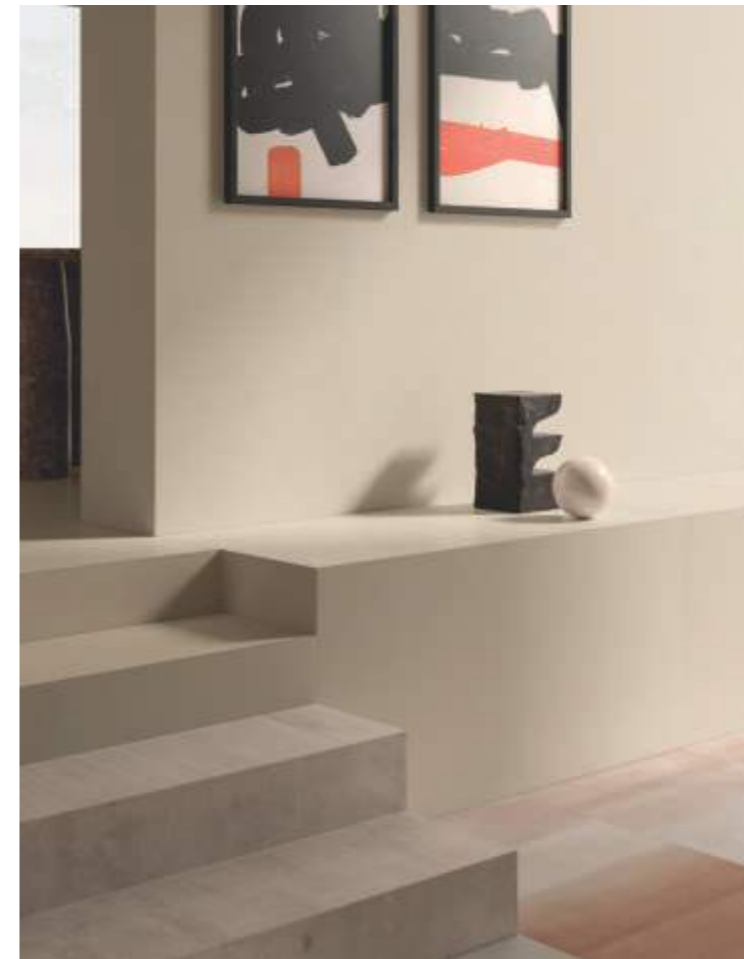

GREY
120 x 240 cm | 60 x 120 cm

DARK
120 x 240 cm | 60 x 120 cm

RUST
120 x 240 cm | 60 x 120 cm

ROSE
120 x 120 cm

TAUPE
120 x 120 cm

GREY
120 x 120 cm

Full body coloured porcelain stoneware

9 mm