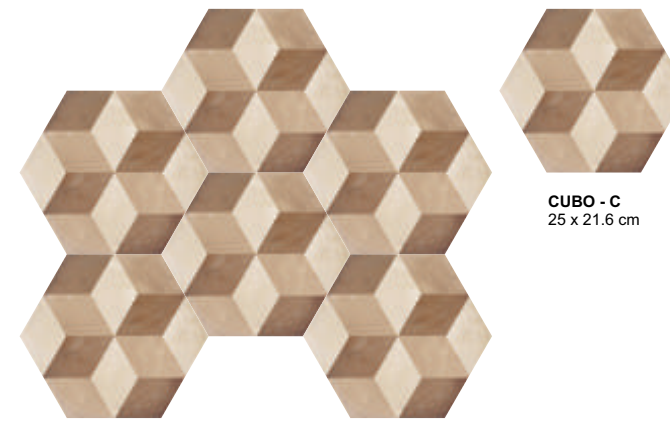

Fine full-body coloured porcelain stoneware

9 mm