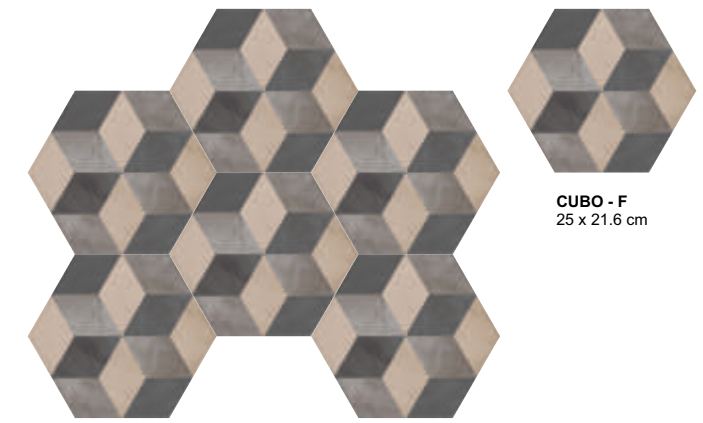

Fine full-body coloured porcelain stoneware

9 mm