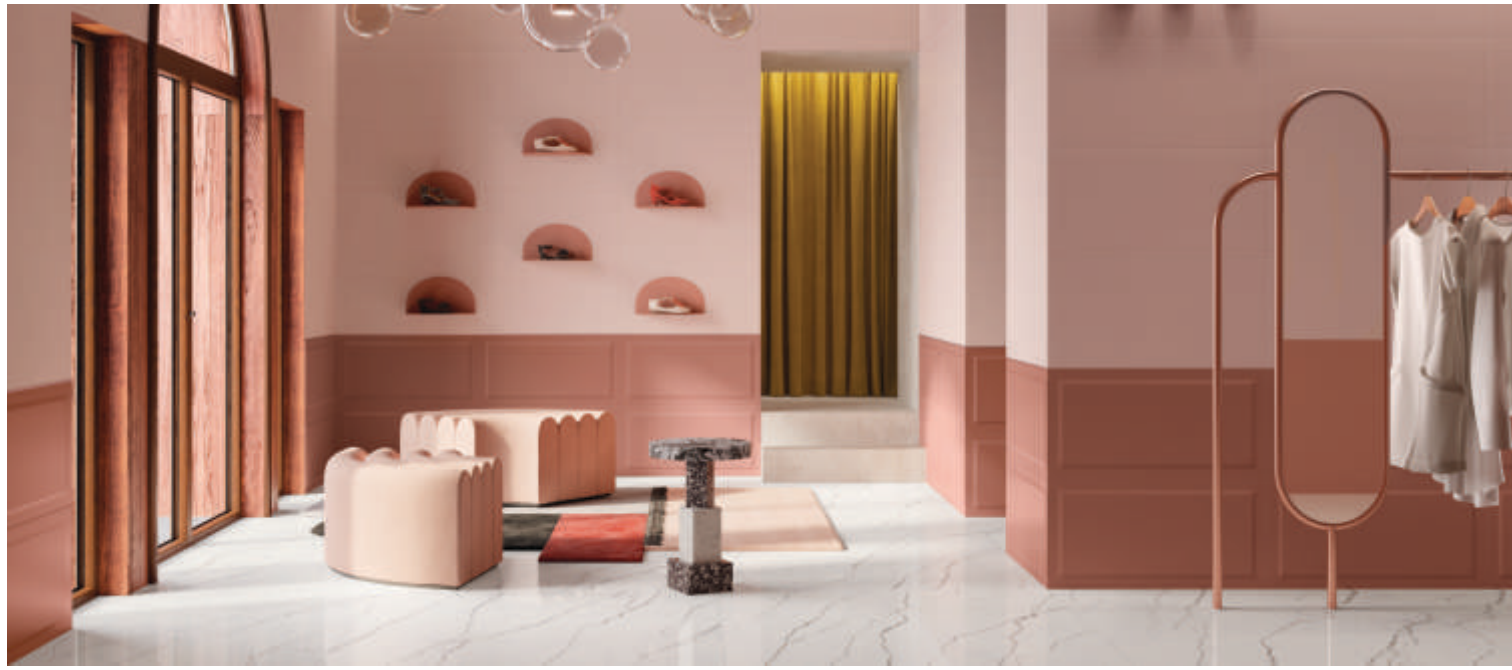

White body wall tiles

8.5 mm