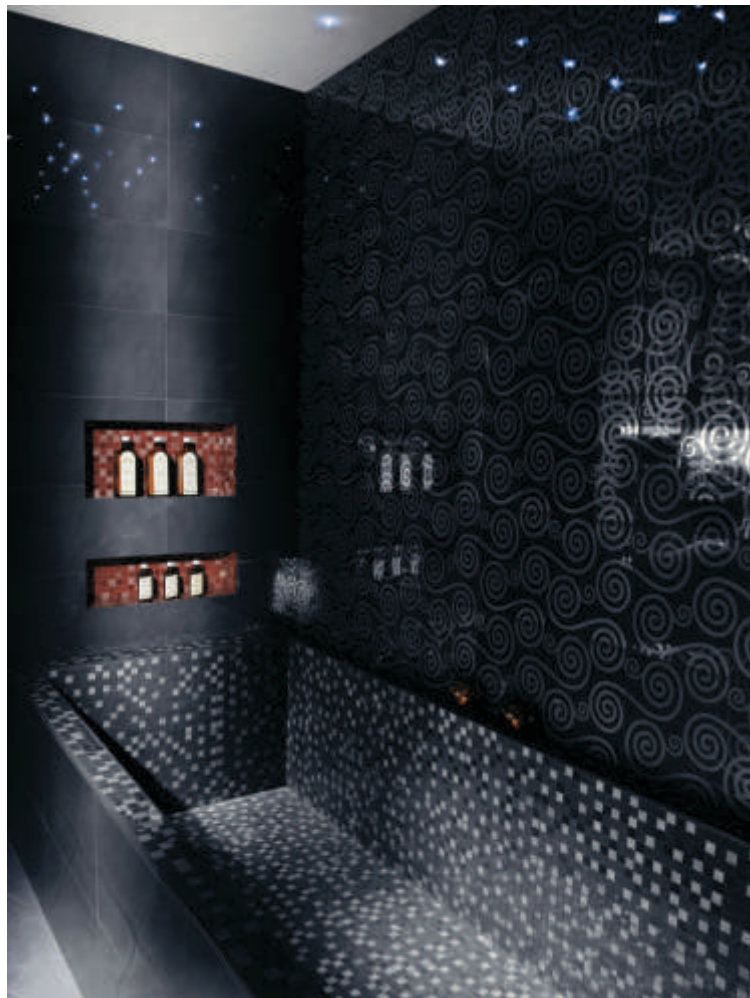

White Body Wall Tiles

10 mm