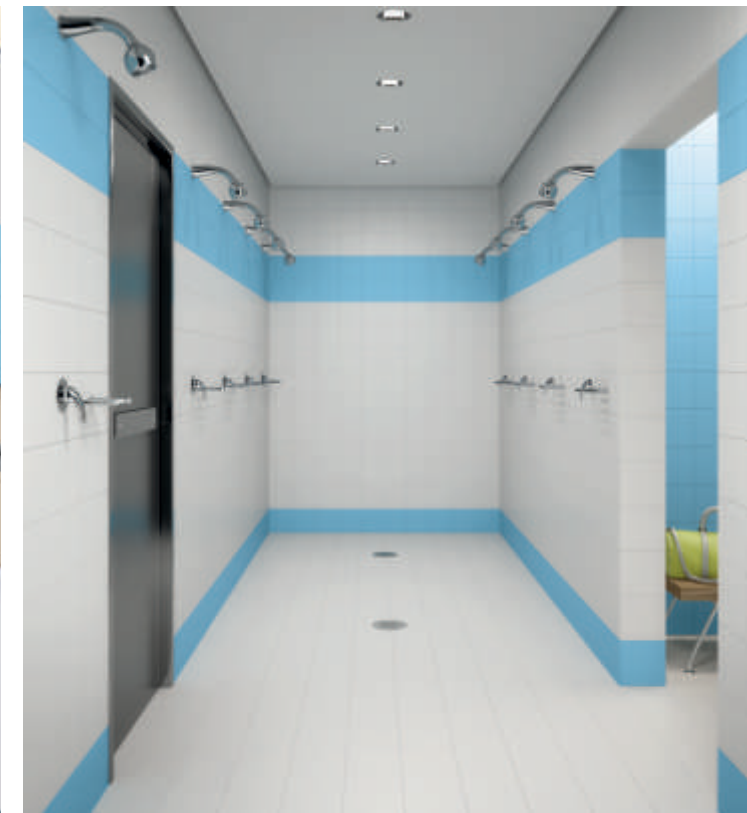

Fine glazed porcelain stoneware

7.3 mm