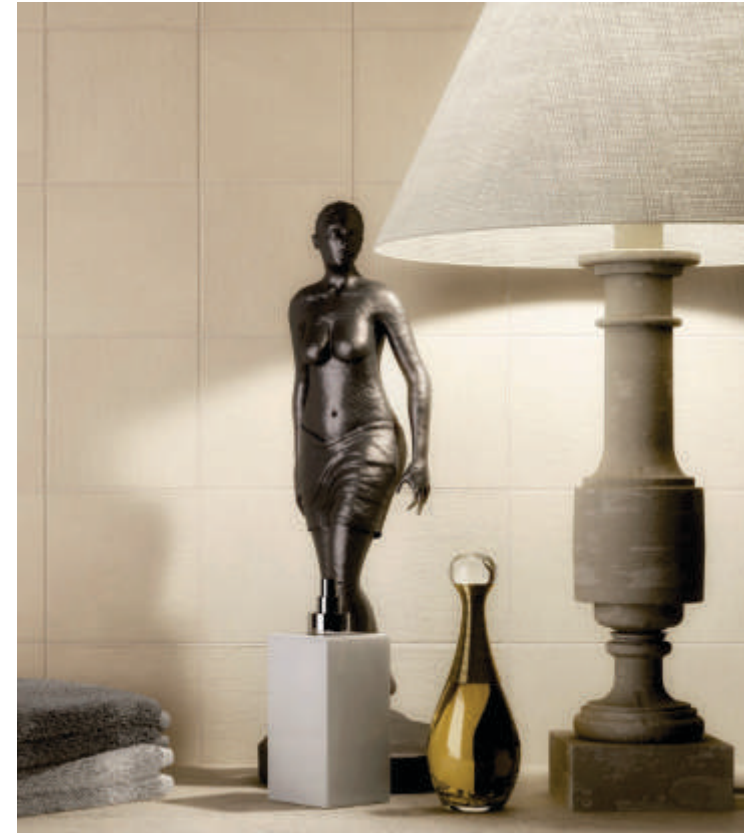

Glazed porcelain stoneware

9.5 mm