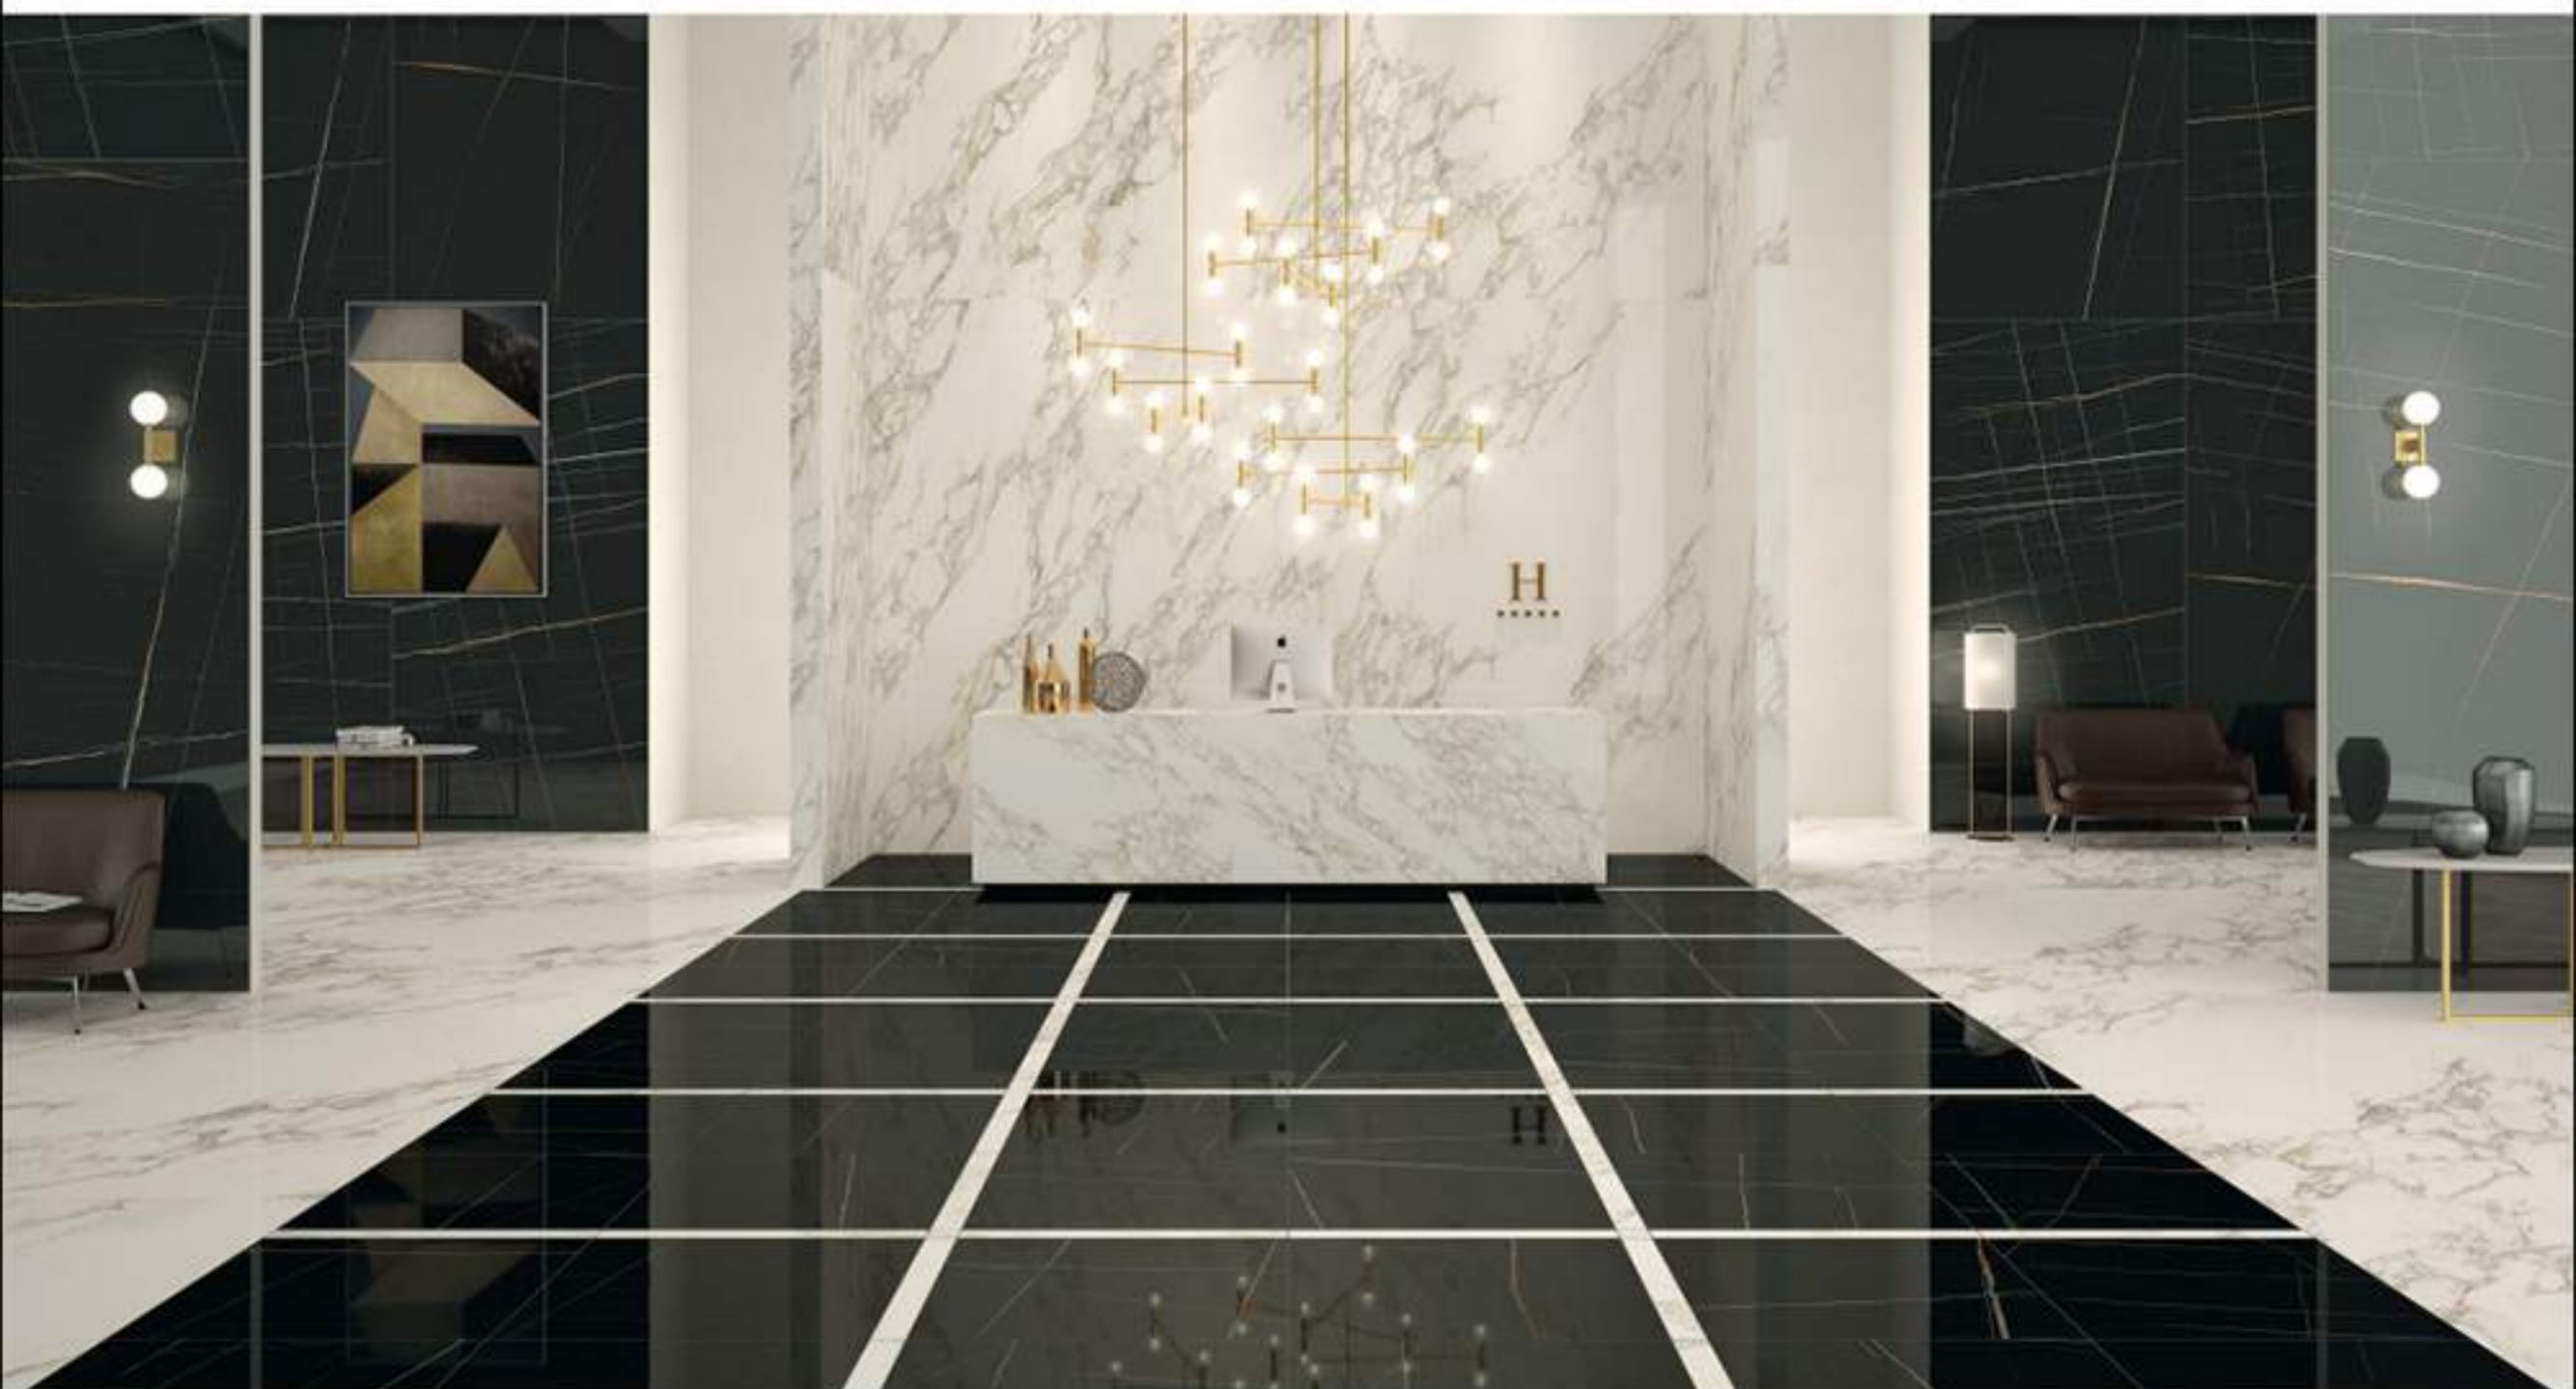

ITALGRANITI

Marble Experience

AMAZING SURFACES PROJECT

120 cm X 60 cm

- STRENGTH
- FROST RESISTANCE
- CHEMICALS RESISTANCE
- STAIN RESISTANCE

SAHARA NOIR - NATURALE