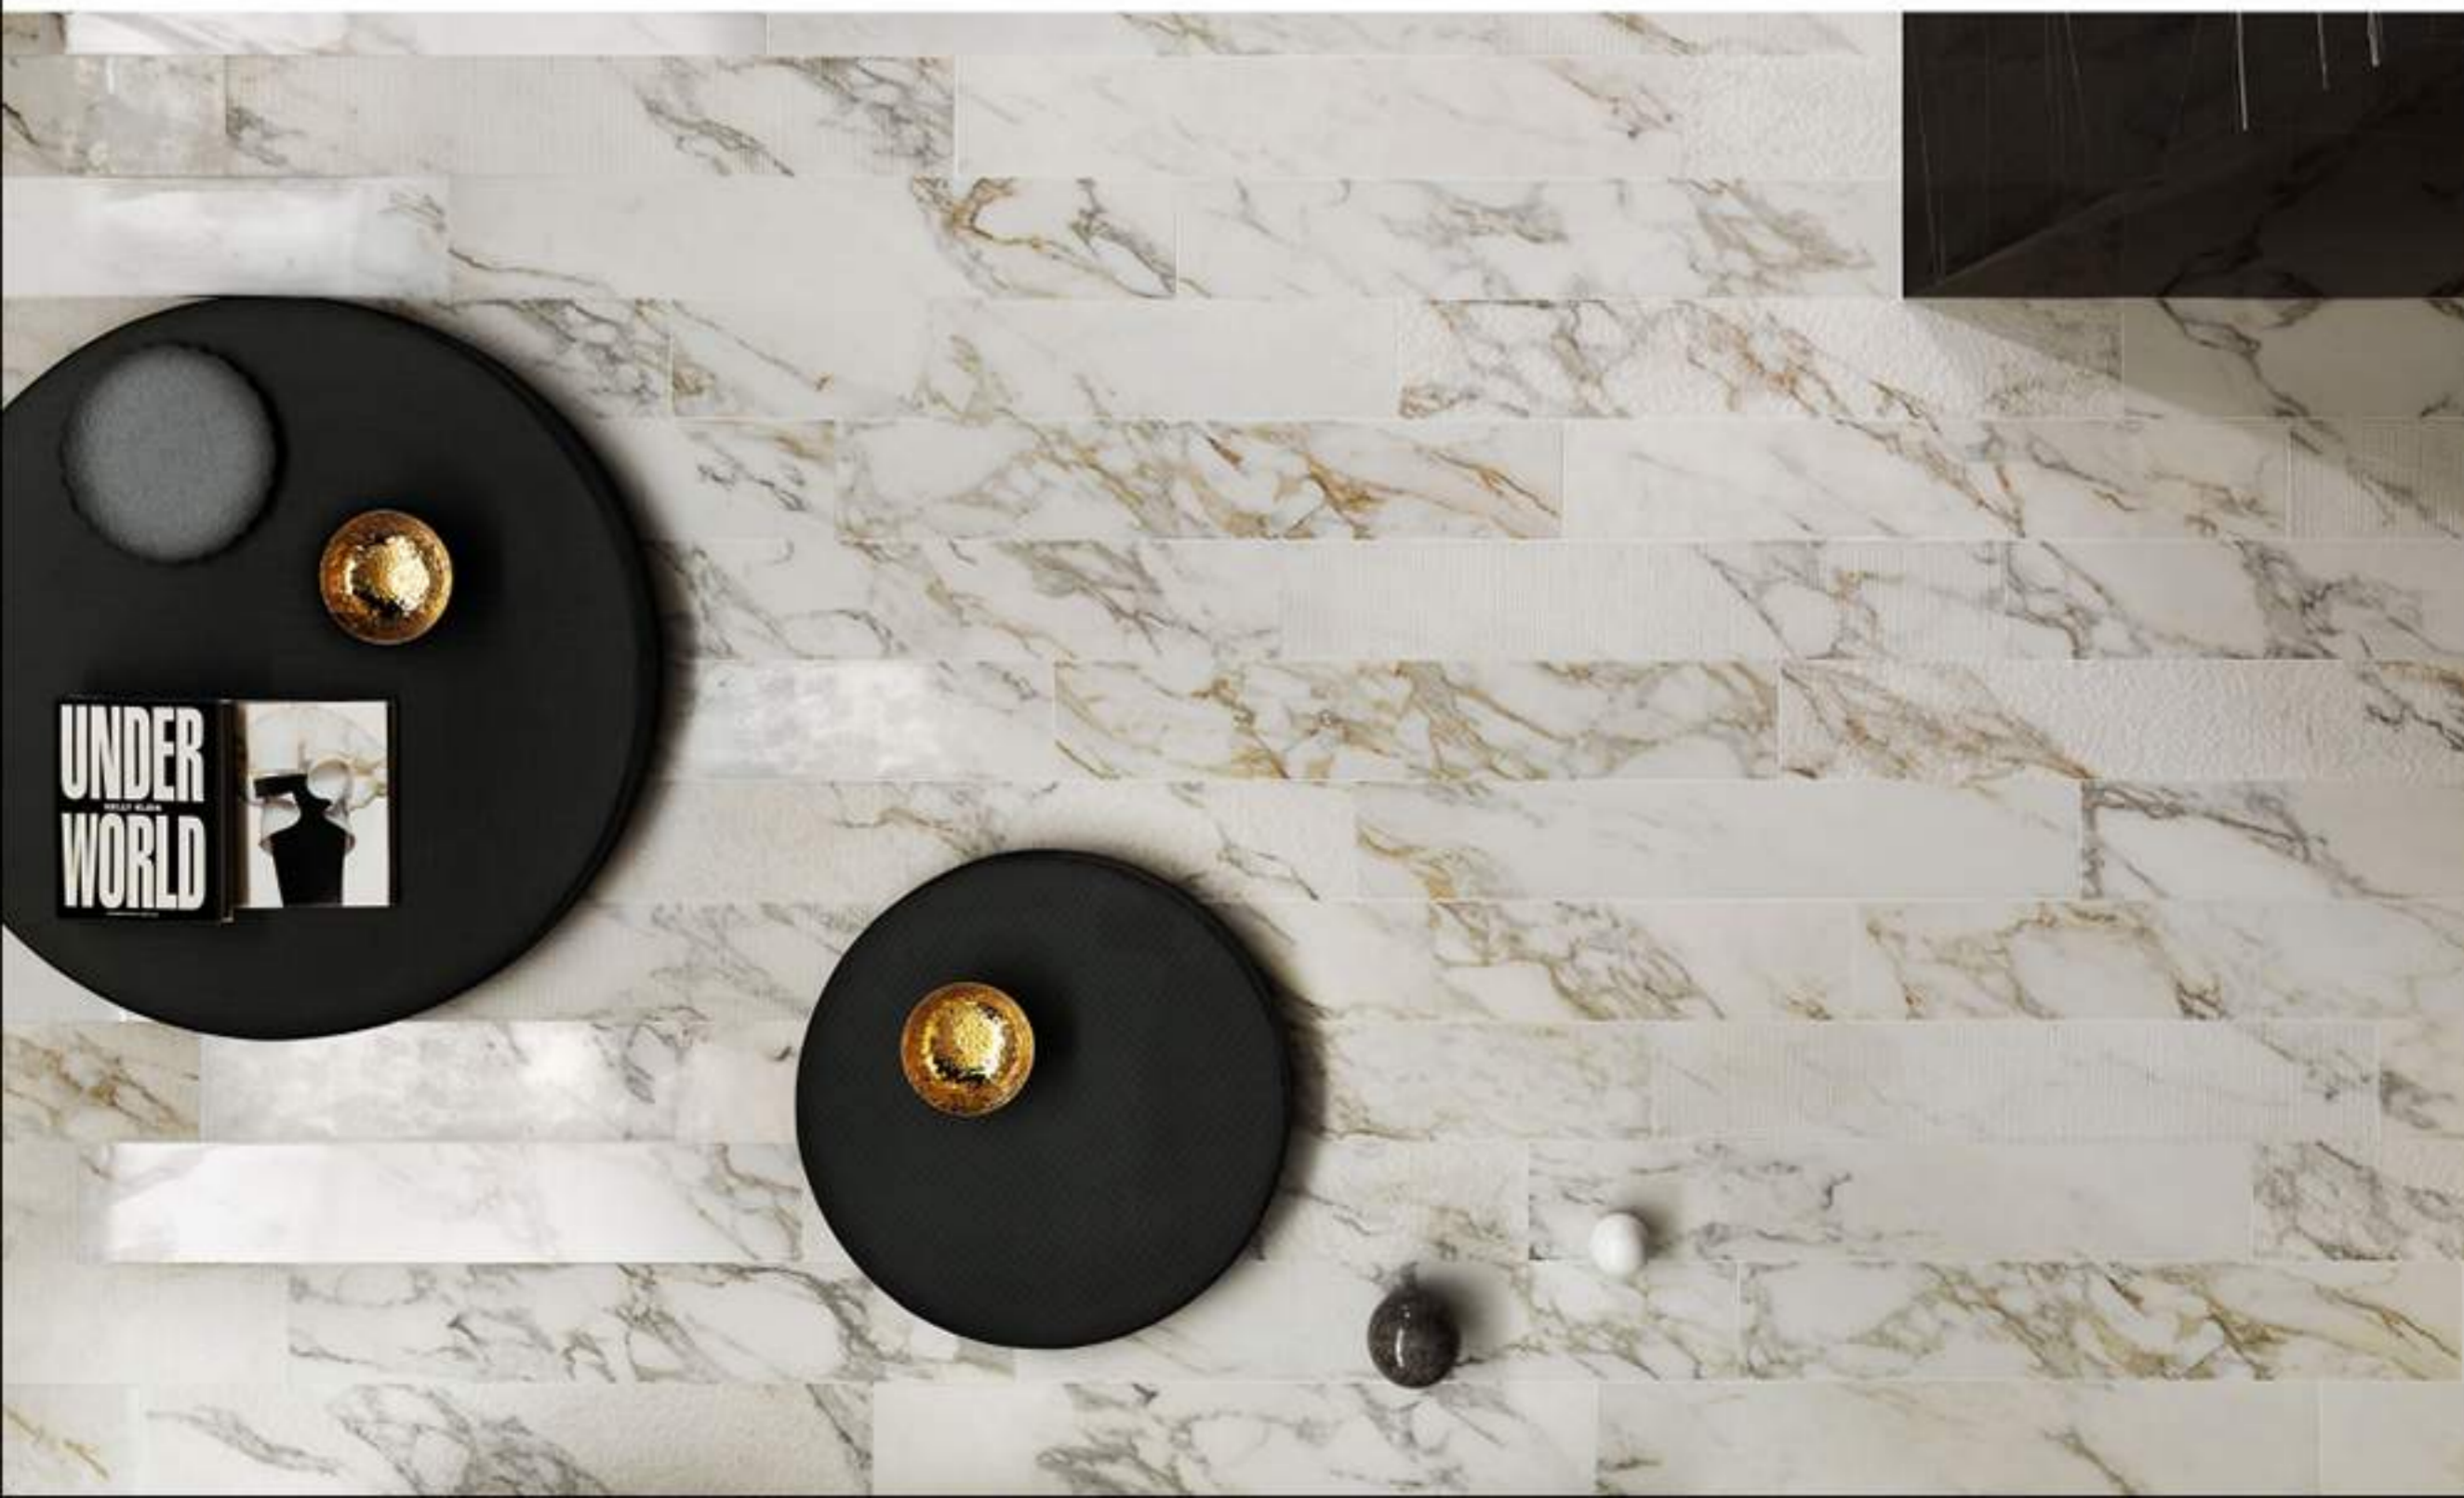

Marble Experience

AMAZING SURFACES PROJECT

120 cm X 20 cm

- STRENGTH
- FROST RESISTANCE
- CHEMICALS RESISTANCE
- STAIN RESISTANCE

CALACATTA - MIX LISTELLO

ITALGRANITI

Marble Experience

AMAZING SURFACES PROJECT