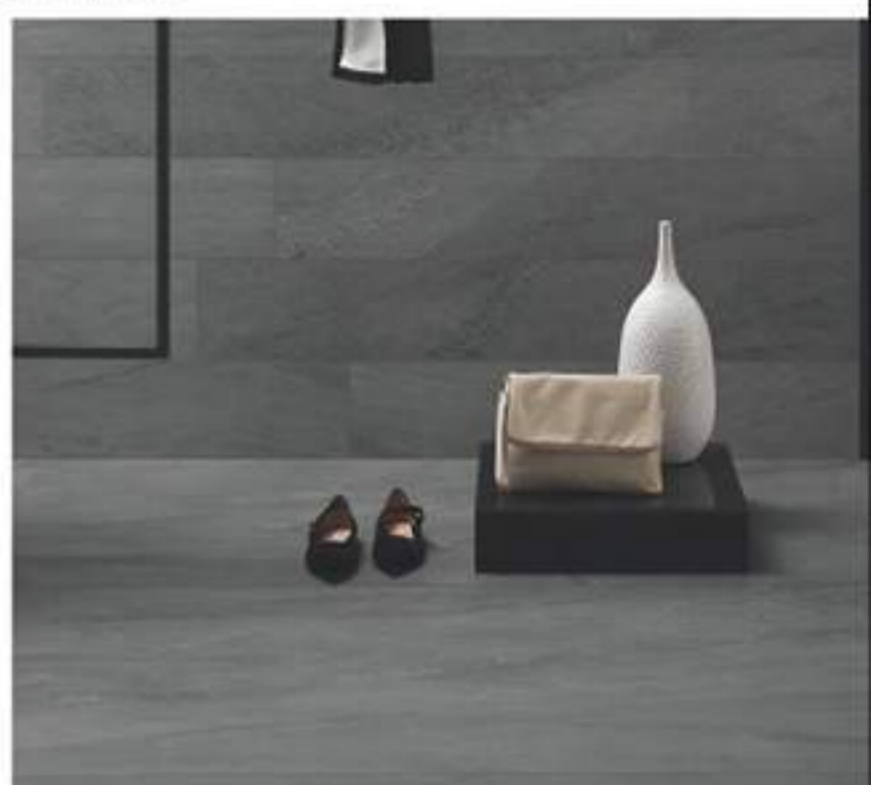

ITALGRANITI

Up_Stone

THE ESSENCE OF ITALIAN STONE

80 cm X 160 cm

- BENDING STRENGTH
- FROST RESISTANCE
- CHEMICALS RESISTANCE
- STAIN RESISTANCE