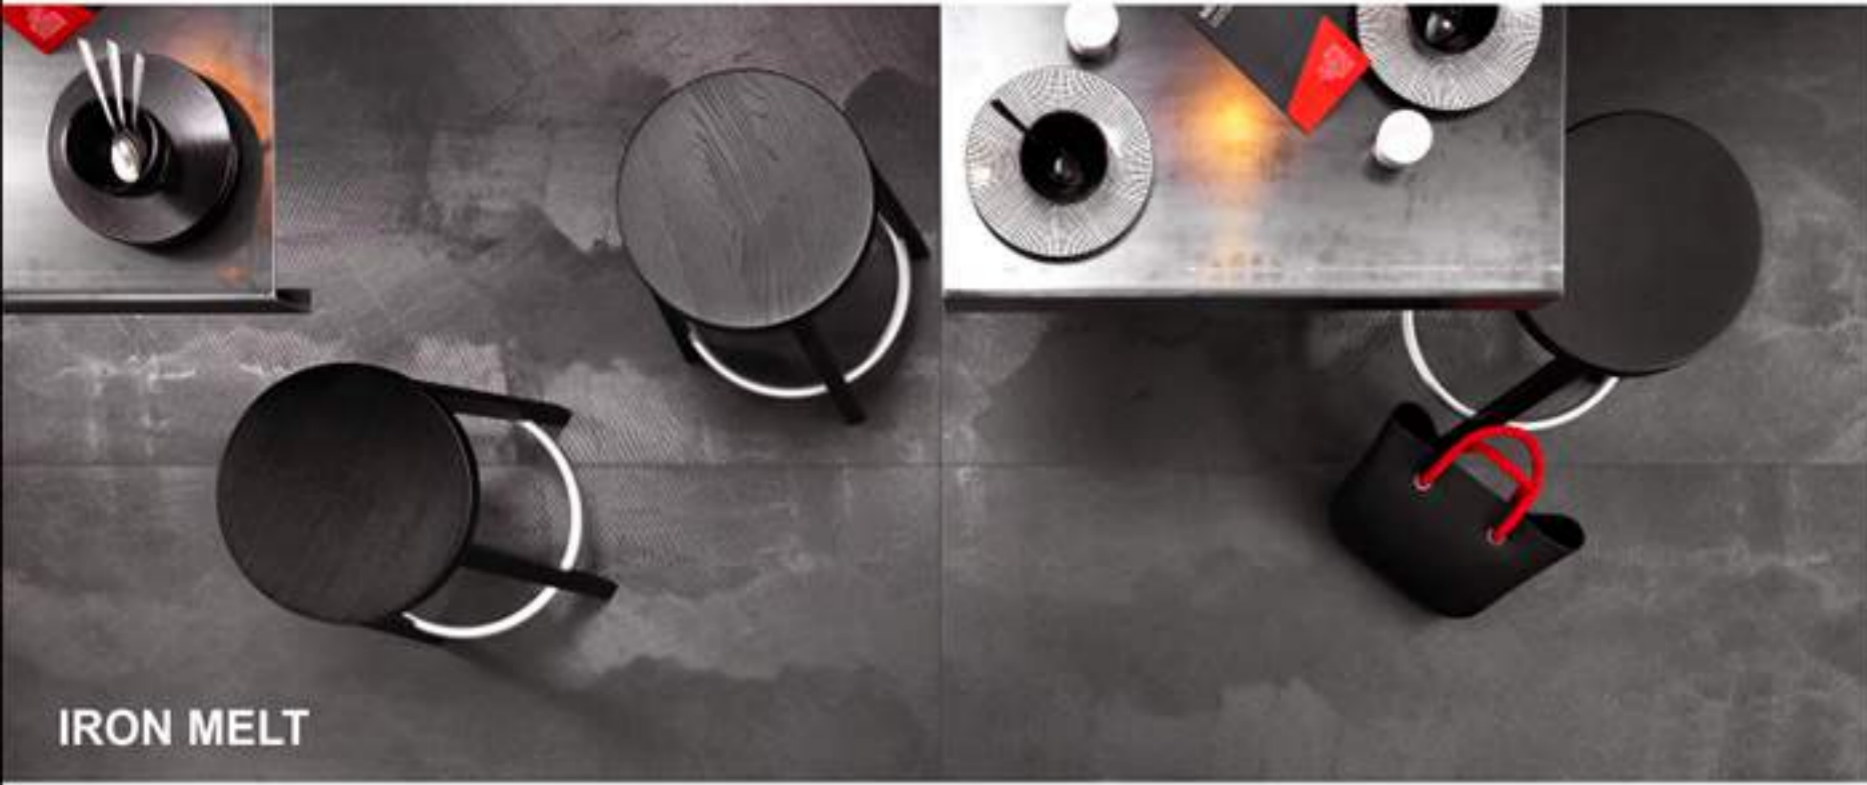

ITALGRANITI

Metaline

HIGH-ENERGY SURFACES

80 cm X 160 cm

- BENDING STRENGTH
- FROST RESISTANCE
- CHEMICAL RESISTANCE
- STAIN RESISTANCE