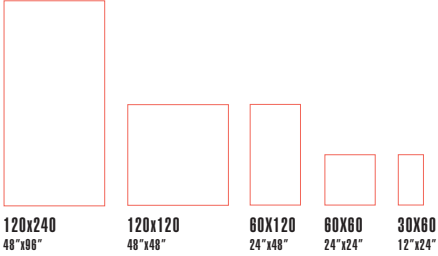

BLEECKER

WHITE

SIZES / FORMATS / FORMATE / FORMATOS / ФОРМАТЫ

DECORI / DECORS / DECORS / DEKOR / DECORACIONES
ДЕКОРЫ