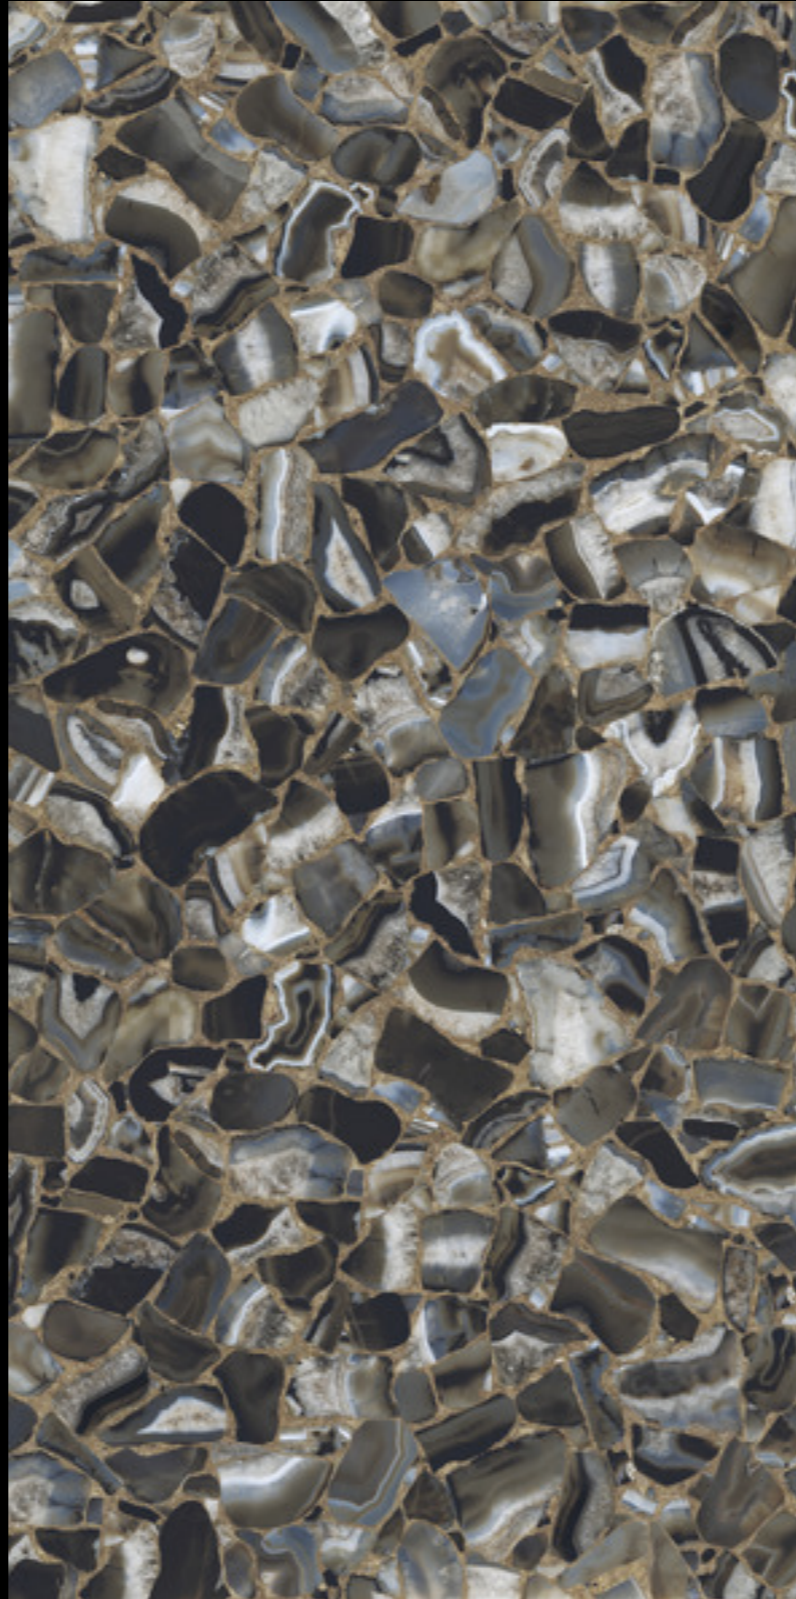

ULTRA AGATA
Agata Black,
Marble Effect Large Slabs

SIZES
300x150 cm

FINISHES
Lucidato Shiny (LS)

THICKNESS
6mm

AVAILABLE FACES