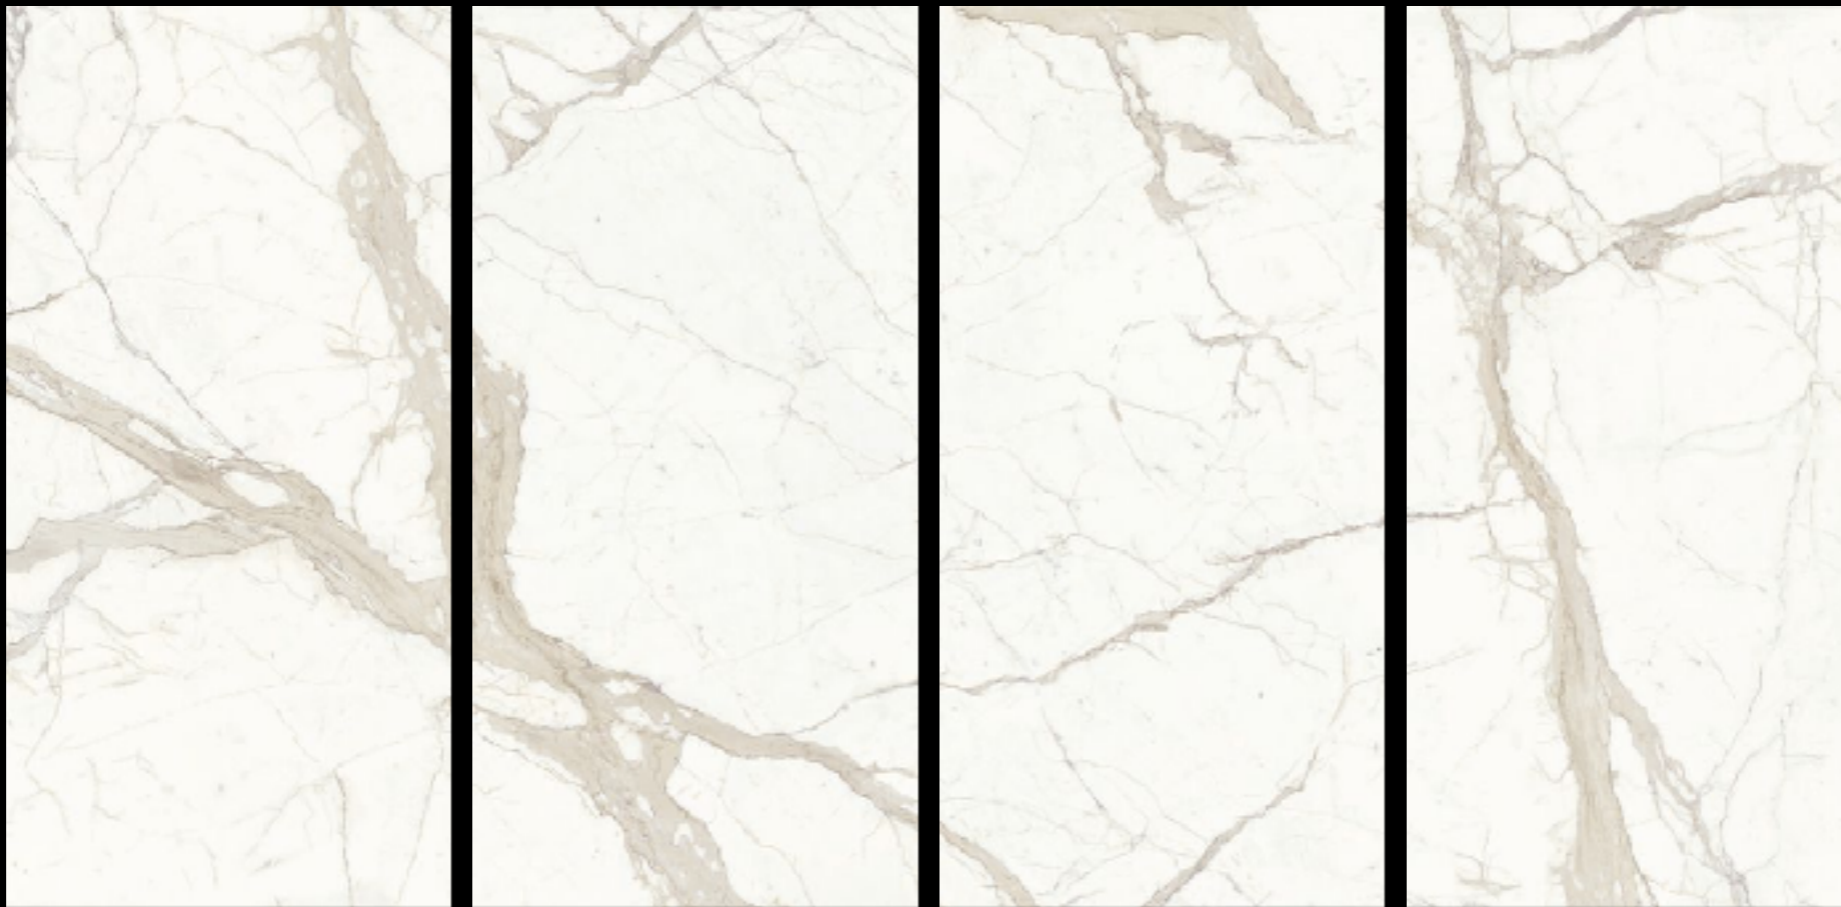

ULTRA MARMI
Bianco Calacatta,
Marble Effect White Large Slabs

SIZES
300x150 cm

FINISHES
Lucidato Shiny (LS)

THICKNESS
6mm

AVAILABLE FACES
— MARBLE GRAIN CONTINUITY —