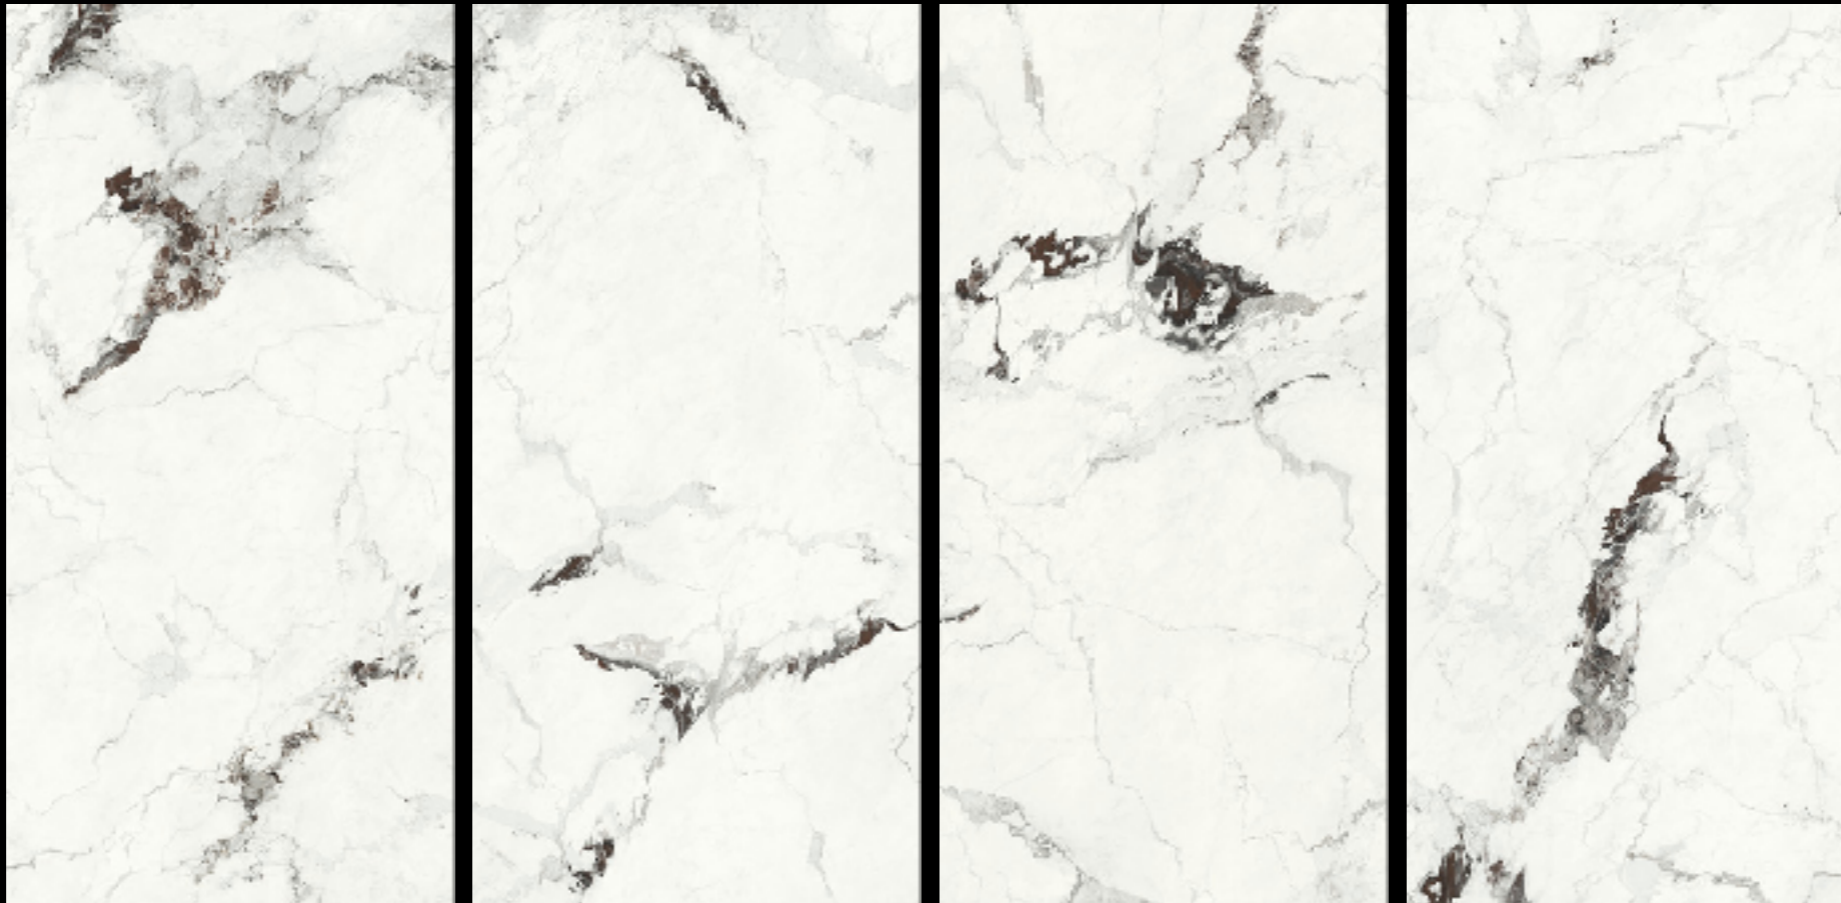

ULTRA MARMI
Capraia,
Marble Effect Large Slabs

SIZES
300x150 cm

FINISHES
Lucidato Shiny (LS)

THICKNESS
6mm

AVAILABLE FACES