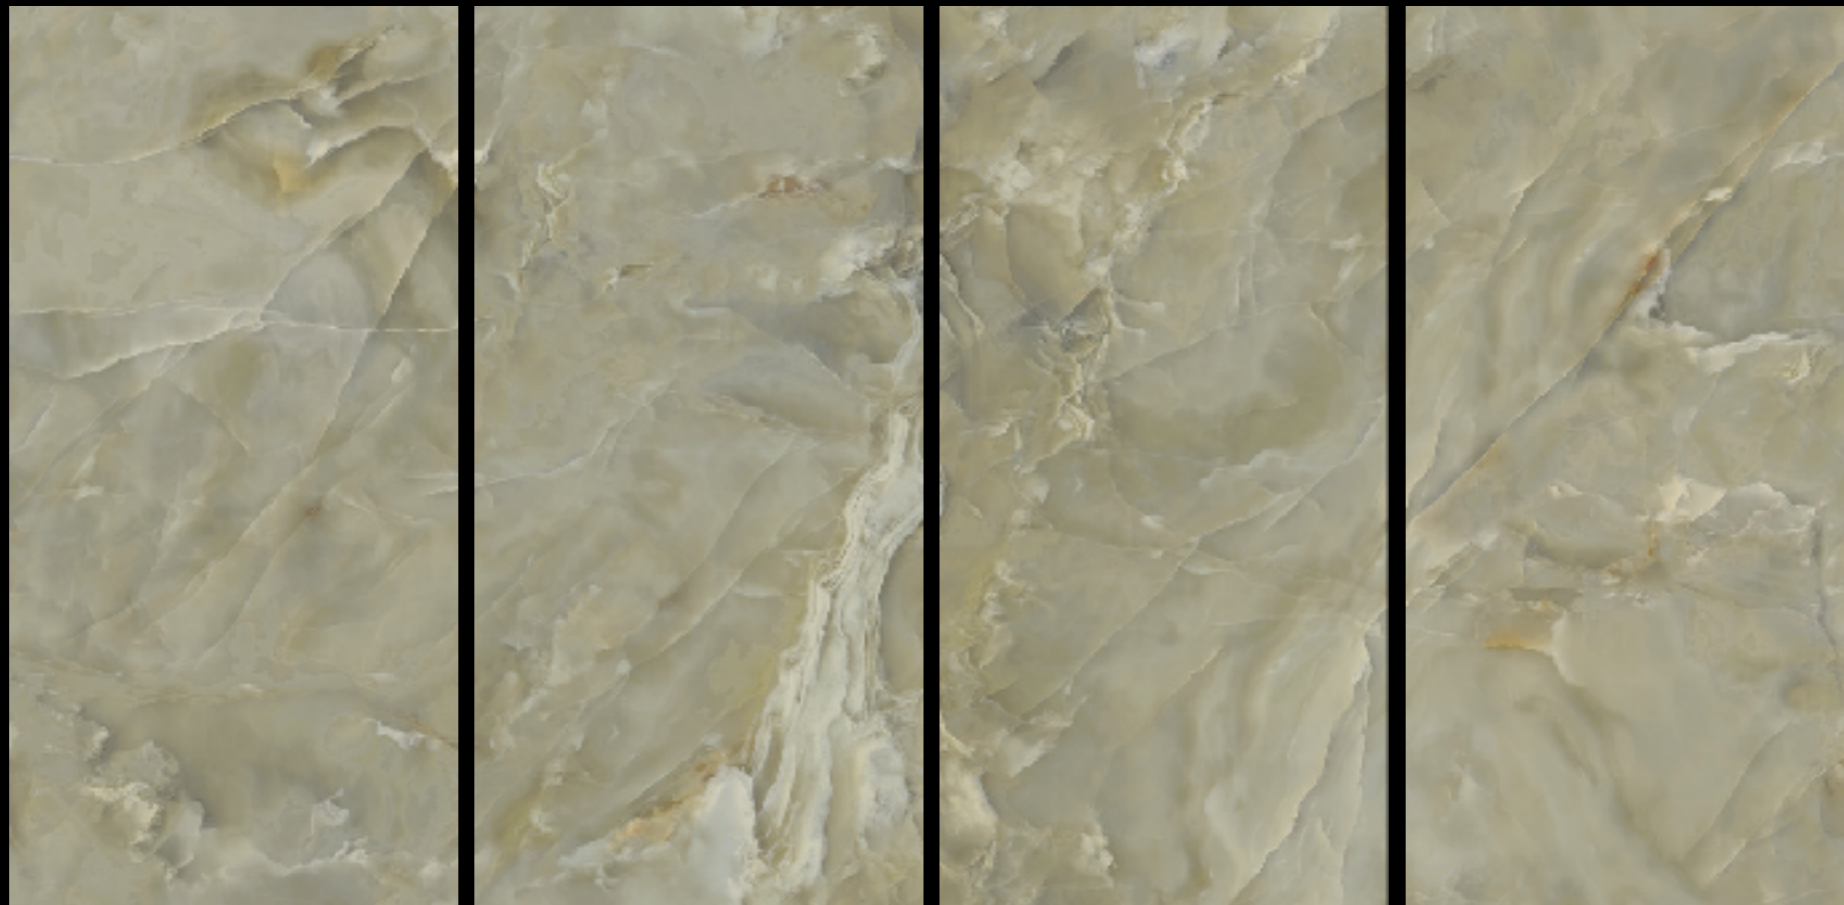

ULTRA ONICI
Onice Persia,
Marble Effect Large Slabs

SIZES
300x150 cm

FINISHES
Lucidato Shiny (LS)

THICKNESS
6mm

AVAILABLE FACES