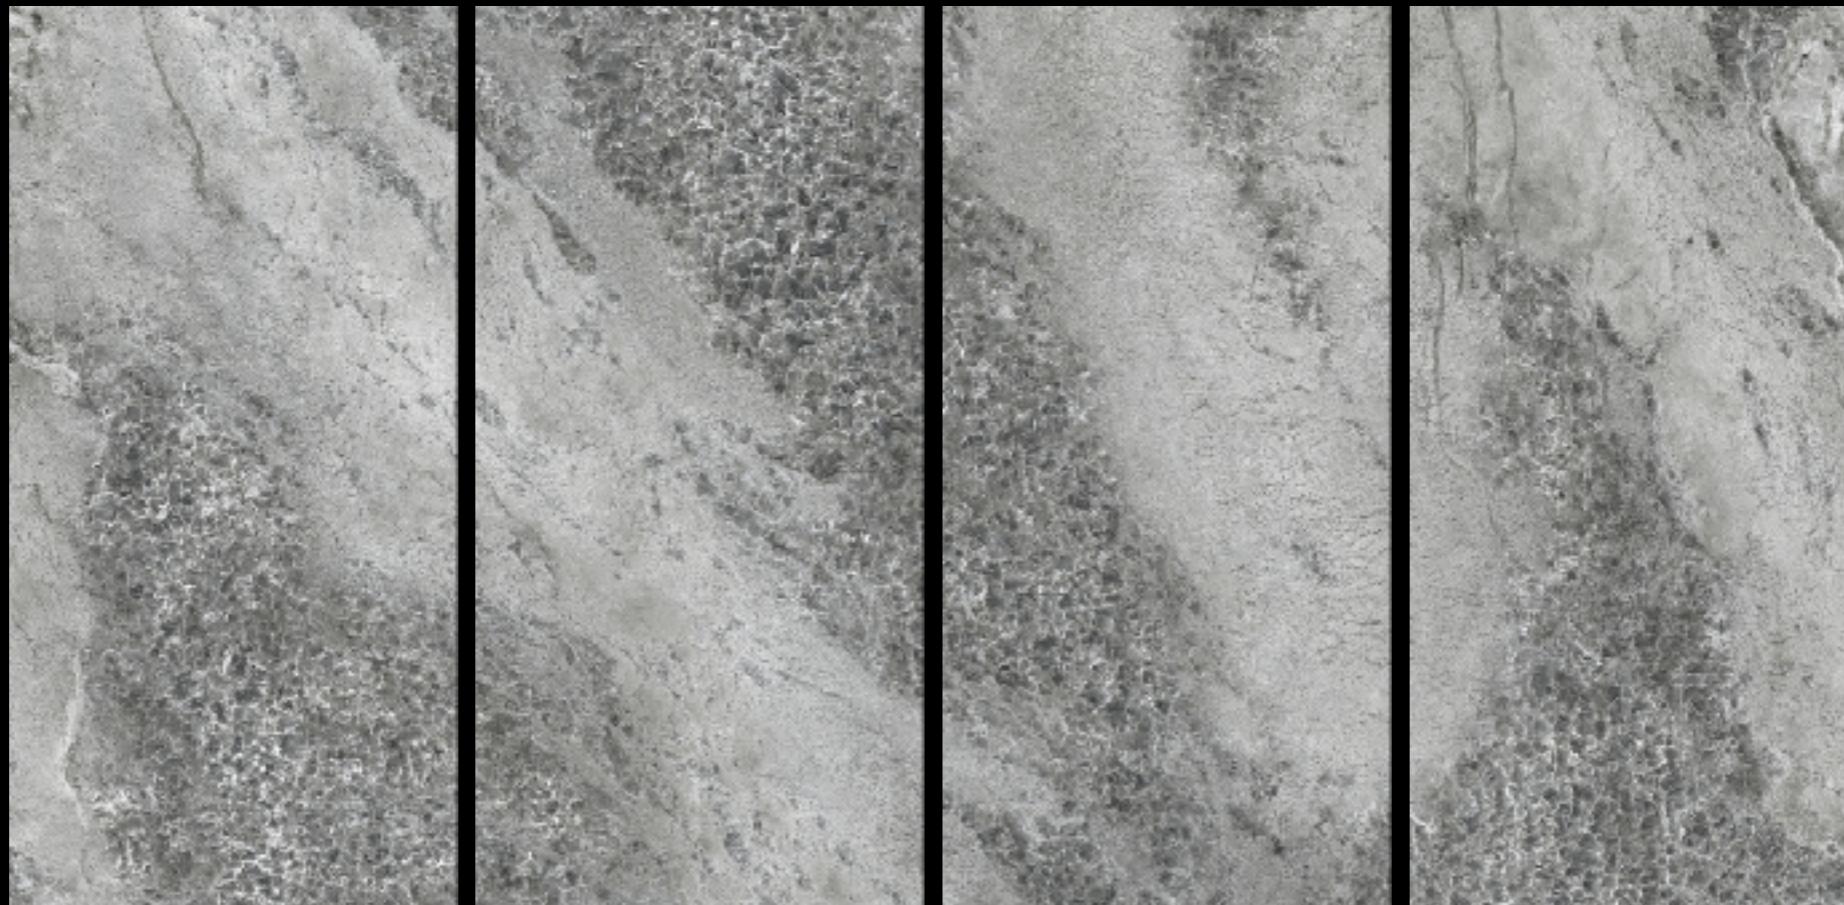

ULTRA-CRYSTAL
Crystal Dark,
Marble Effect Large Slabs

SIZES
300x150 cm

FINISHES
Lucidato Shiny (LS)

THICKNESS
6mm

AVAILABLE FACES